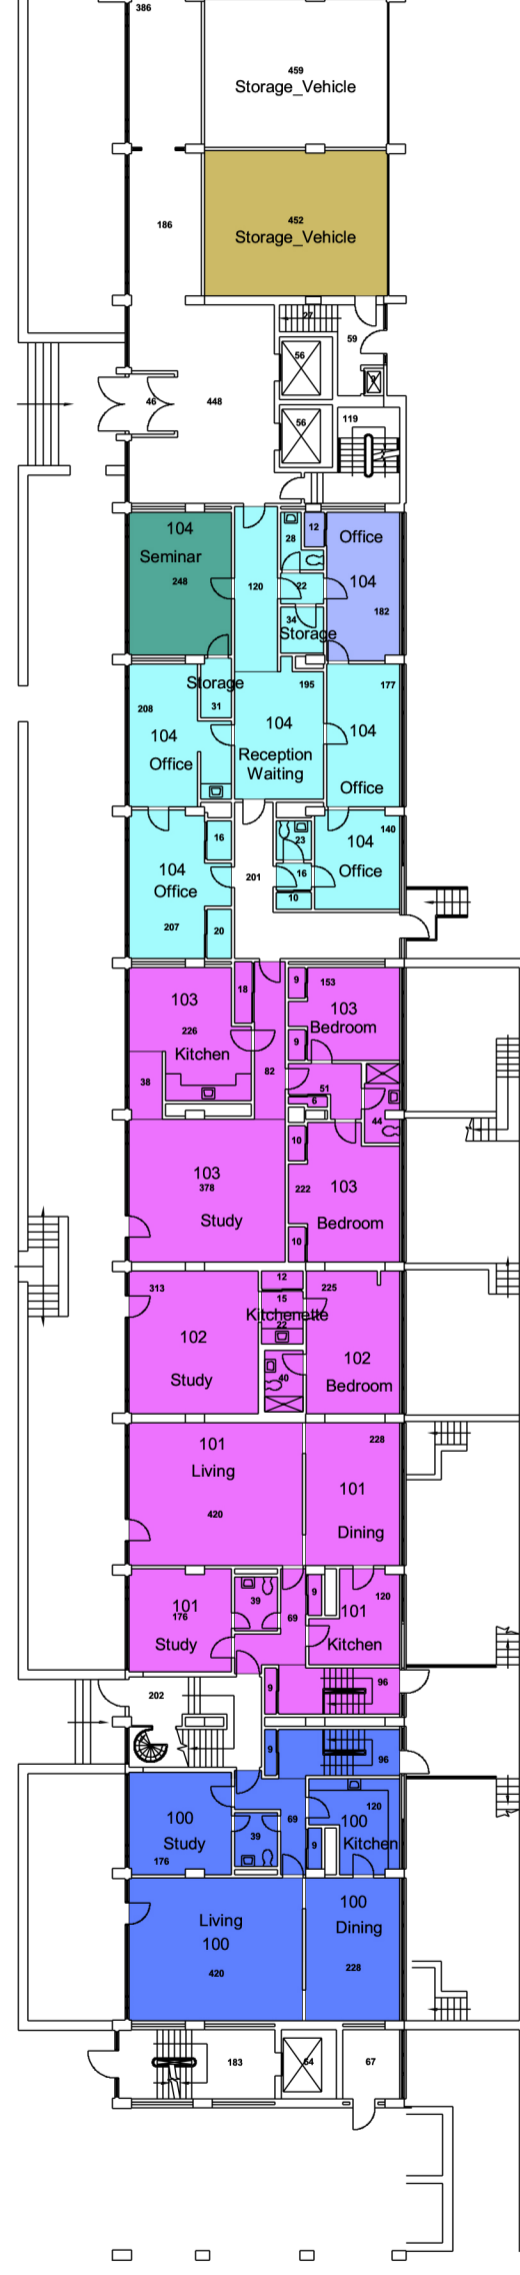

SAPHYRE Spatial Database

First Floor
Quincy House

Users	
HUDS	shared staff
PhysRes	student
masters	student group
renter	tutor
res dean