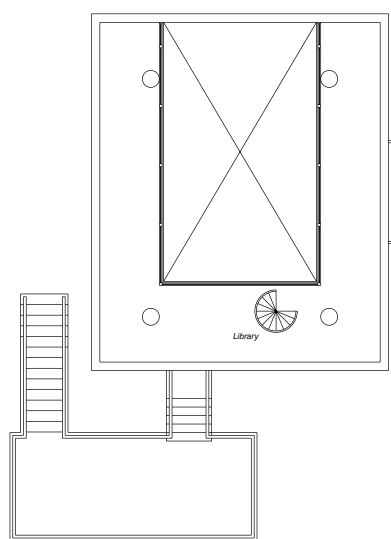

Program:
Tutor
Program:
Student

Quincy House
58 Plympton Street Cambridge MA 02138
Third
As Built
Dec 10, 2014

CenterStone