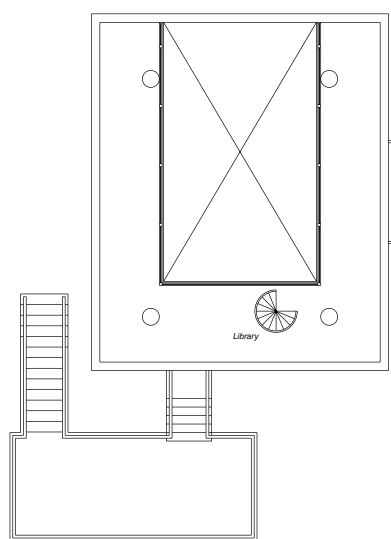

SAPHYRE Spatial Database

Sub Basement Floor
Quincy House

8 0 8 16 24 32 40 Feet

SAPHYRE Spatial Database

First Floor Quincy House

Users	
HUDS	shared staff
PhysRes	student
masters	student group
renter	tutor
res dean	

 Program:
 Tutor
 Program:
 Student

Quincy House
 58 Plympton Street Cambridge MA 02138
Third
 As Built
 Dec 10, 2014

CenterStone

TOTALS

 Program:
 Student

Quincy House
 56 Plympton Street Cambridge MA 02138
Fourth
 As Built
 Dec 12, 2014