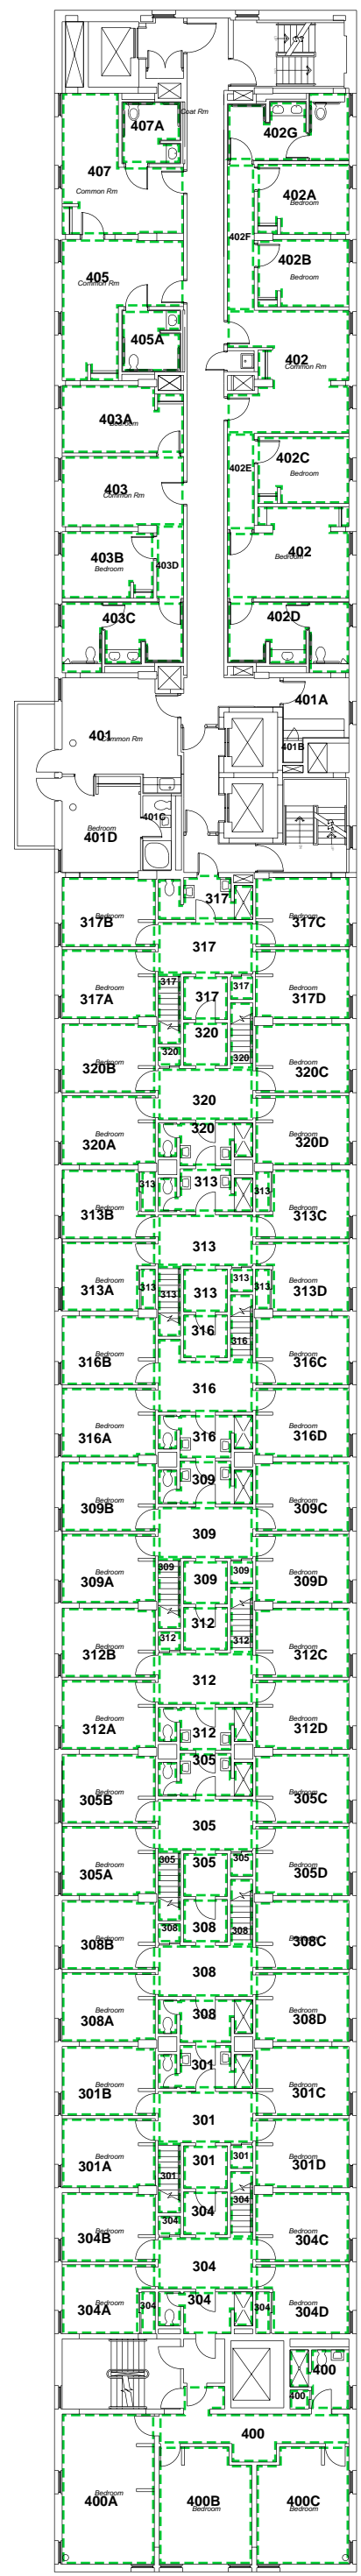

SAPHYRE Spatial Database

Sub Basement Floor
Quincy House

8 0 8 16 24 32 40 Feet

SAPHYRE Spatial Database

First Floor Quincy House

Users	
HUDS	shared staff
PhysRes	student
masters	student group
renter	tutor
res dean	

 Program:
 Tutor
 Program:
 Student

Quincy House
 58 Plympton Street Cambridge MA 02138
Third
 As Built
 Dec 10, 2014

CenterStone

TOTALS

 Program:
 Student

Quincy House
 56 Plympton Street Cambridge MA 02138
Fourth
 As Built
 Dec 12, 2014

Sixth Floor Quincy House

Users

- student
- tutor
- shared

Seventh Floor

Quincy House

- Users
- masters aides
 - student
 - tutor

Eighth Floor

Quincy House

10 0 10 20 30 40 50 Feet

Users

masters

Ninth Floor
Quincy House

Users

 masters