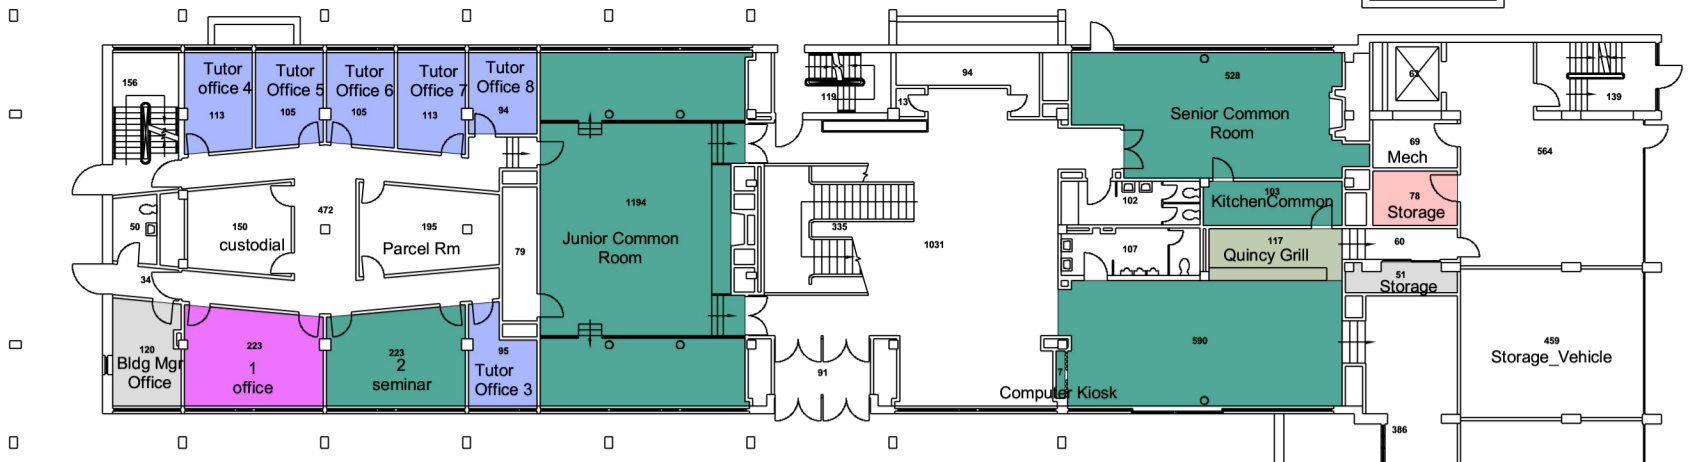

SAPHYRE Spatial Database

Sub Basement Floor
Quincy House

8 0 8 16 24 32 40 Feet

SAPHYRE Spatial Database

First Floor Quincy House

Users	
HUDS	shared staff
PhysRes	student
masters	student group
renter	tutor
res dean	

 Program:
 Tutor
 Program:
 Student

Quincy House
 58 Plympton Street Cambridge MA 02138
Third
 As Built
 Dec 10, 2014

CenterStone

TOTALS

 Program:
 Student

Quincy House
 56 Plympton Street Cambridge MA 02138
Fourth
 As Built
 Dec 12, 2014

Sixth Floor Quincy House

Users

- student
- tutor
- shared

Seventh Floor

Quincy House

- Users
- masters aides
 - student
 - tutor

Eighth Floor

Quincy House