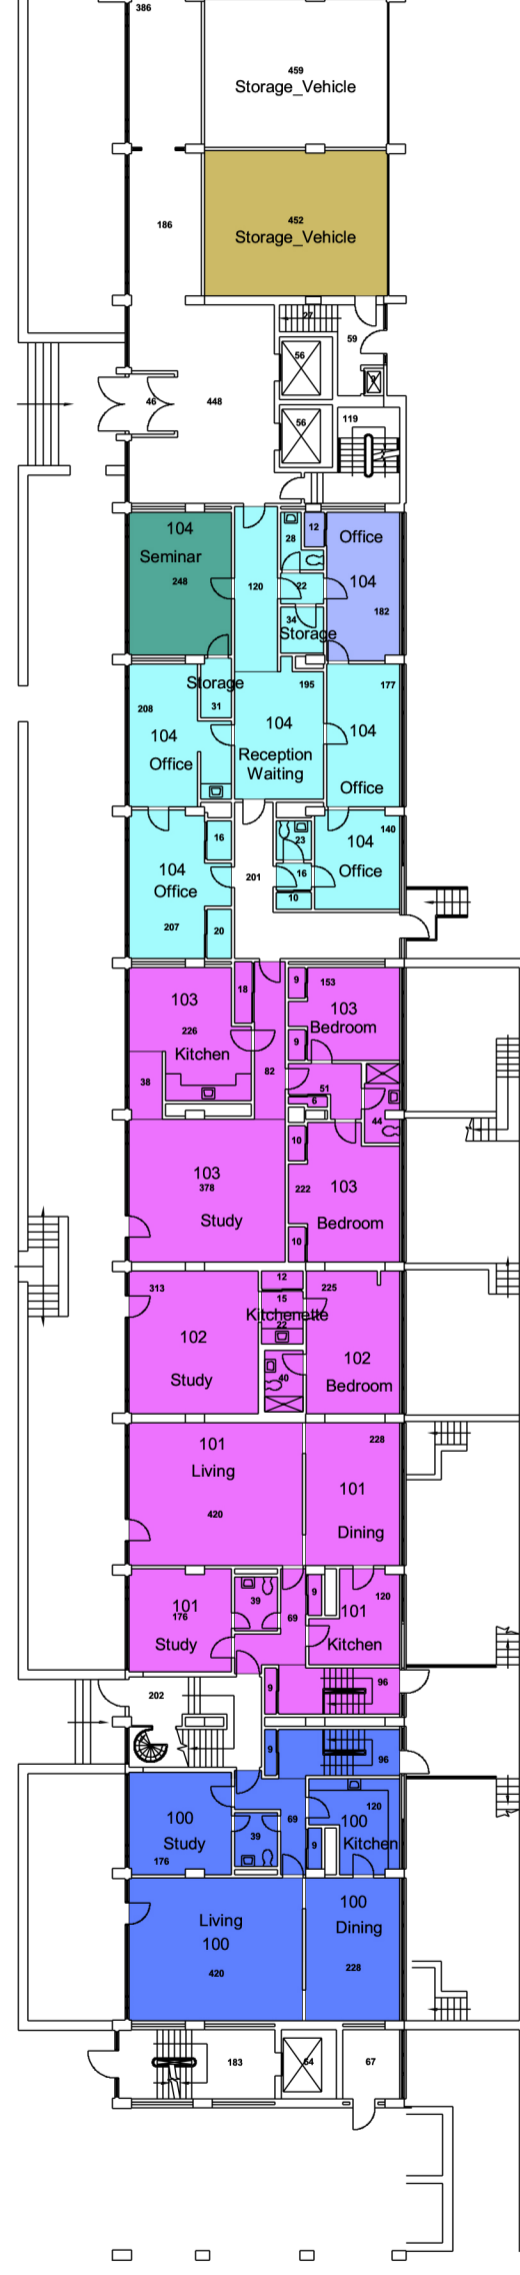

SAPHYRE Spatial Database

Sub Basement Floor
Quincy House

8 0 8 16 24 32 40 Feet

SAPHYRE Spatial Database

First Floor Quincy House

Users	
HUDS	shared staff
PhysRes	student
masters	student group
renter	tutor
res dean	

 Program:
 Tutor
 Program:
 Student

Quincy House
 58 Plympton Street Cambridge MA 02138
Third
 As Built
 Dec 10, 2014

CenterStone

TOTALS

 Program:
 Student

Quincy House
 56 Plympton Street Cambridge MA 02138
Fourth
 As Built
 Dec 12, 2014

Sixth Floor Quincy House

Users

- student
- tutor
- shared

Seventh Floor

Quincy House

- Users
- masters aides
 - student
 - tutor

Eighth Floor

Quincy House