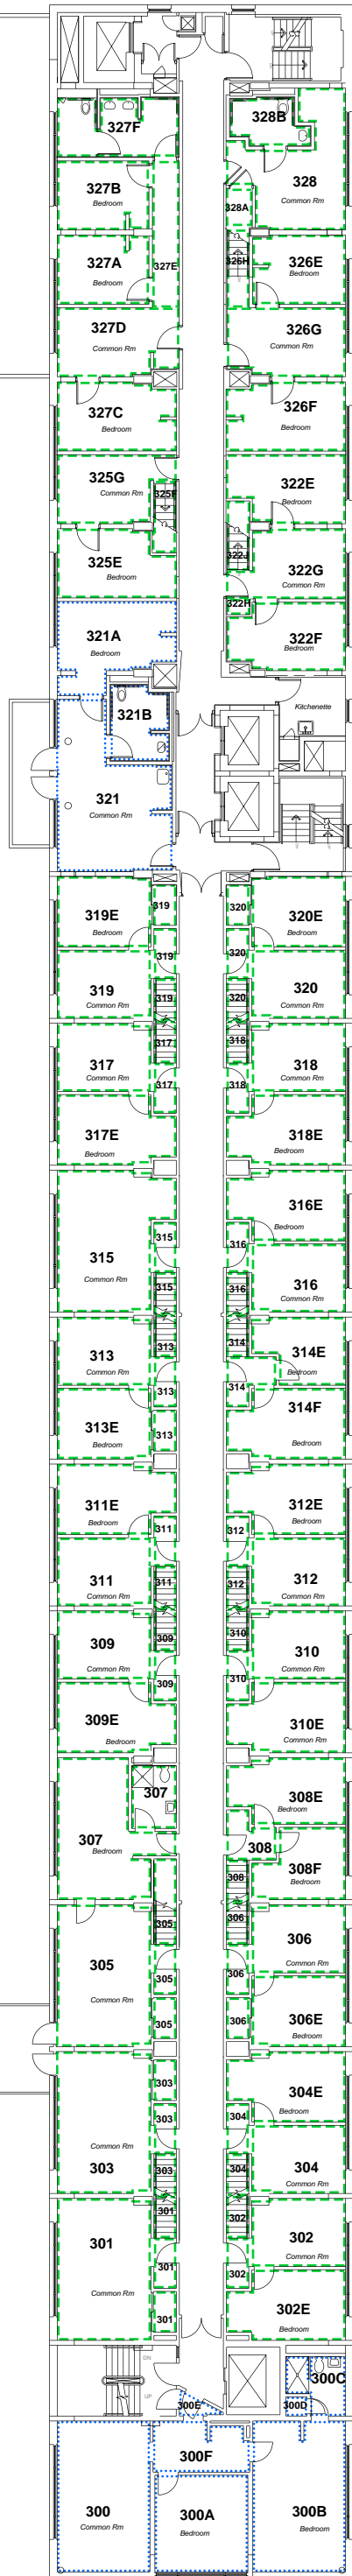

SAPHYRE Spatial Database

Sub Basement Floor
Quincy House

8 0 8 16 24 32 40 Feet

SAPHYRE Spatial Database

First Floor Quincy House

Users	
HUDS	shared staff
PhysRes	student
masters	student group
renter	tutor
res dean	

 Program:
 Tutor
 Program:
 Student

Quincy House
 58 Plympton Street Cambridge MA 02138
Third
 As Built
 Dec 10, 2014

CenterStone

TOTALS

 Program:
 Student

Quincy House
 56 Plympton Street Cambridge MA 02138
Fourth
 As Built
 Dec 12, 2014

Sixth Floor Quincy House

Users

- student
- tutor
- shared

Seventh Floor

Quincy House

- Users
- masters aides
 - student
 - tutor

Eighth Floor

Quincy House

10 0 10 20 30 40 50 Feet

Users

masters

Ninth Floor
Quincy House

Users

 masters