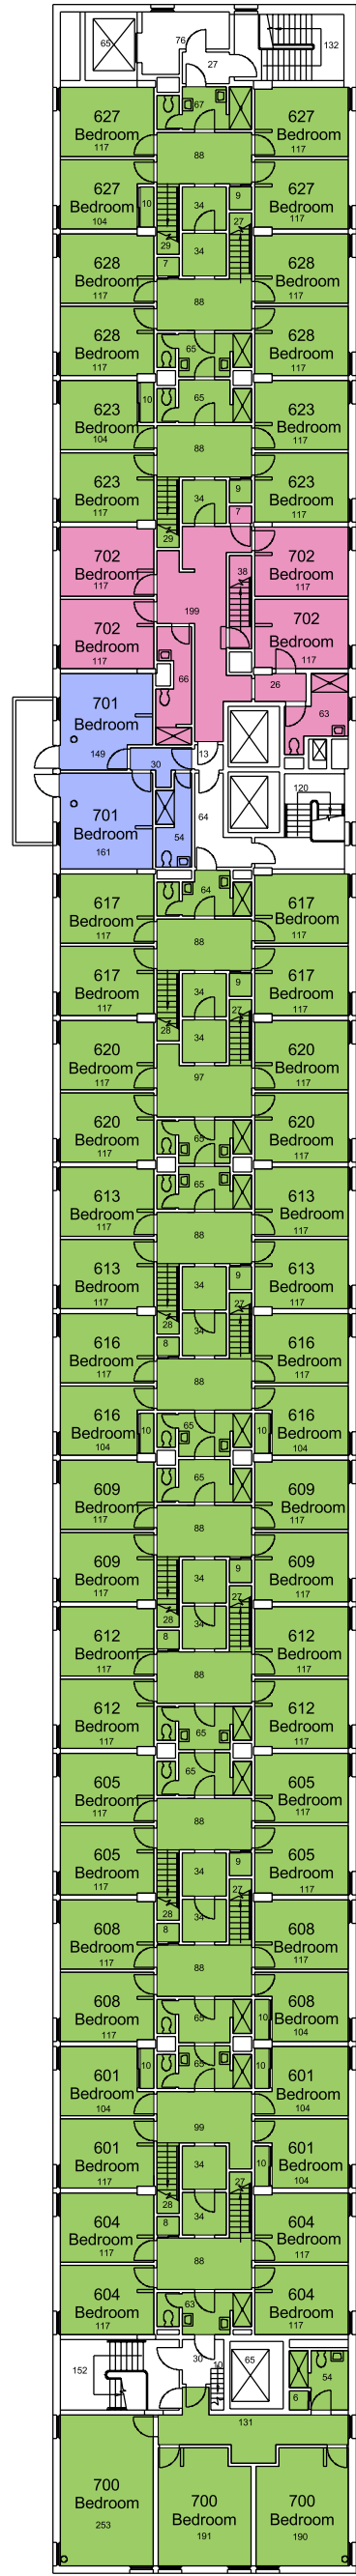

SAPHYRE Spatial Database

Sub Basement Floor
Quincy House

8 0 8 16 24 32 40 Feet

SAPHYRE Spatial Database

First Floor Quincy House

Users	
HUDS	shared staff
PhysRes	student
masters	student group
renter	tutor
res dean	

 Program:
 Tutor
 Program:
 Student

Quincy House
 58 Plympton Street Cambridge MA 02138
Third
 As Built
 Dec 10, 2014

CenterStone

TOTALS

 Program:
 Student

Quincy House
 56 Plympton Street Cambridge MA 02138
Fourth
 As Built
 Dec 12, 2014

Sixth Floor Quincy House

Users

- student
- tutor
- shared

Seventh Floor

Quincy House

- Users
- masters aides
 - student
 - tutor

Eighth Floor

Quincy House

10 0 10 20 30 40 50 Feet

Users

masters

Ninth Floor
Quincy House

Users

 masters