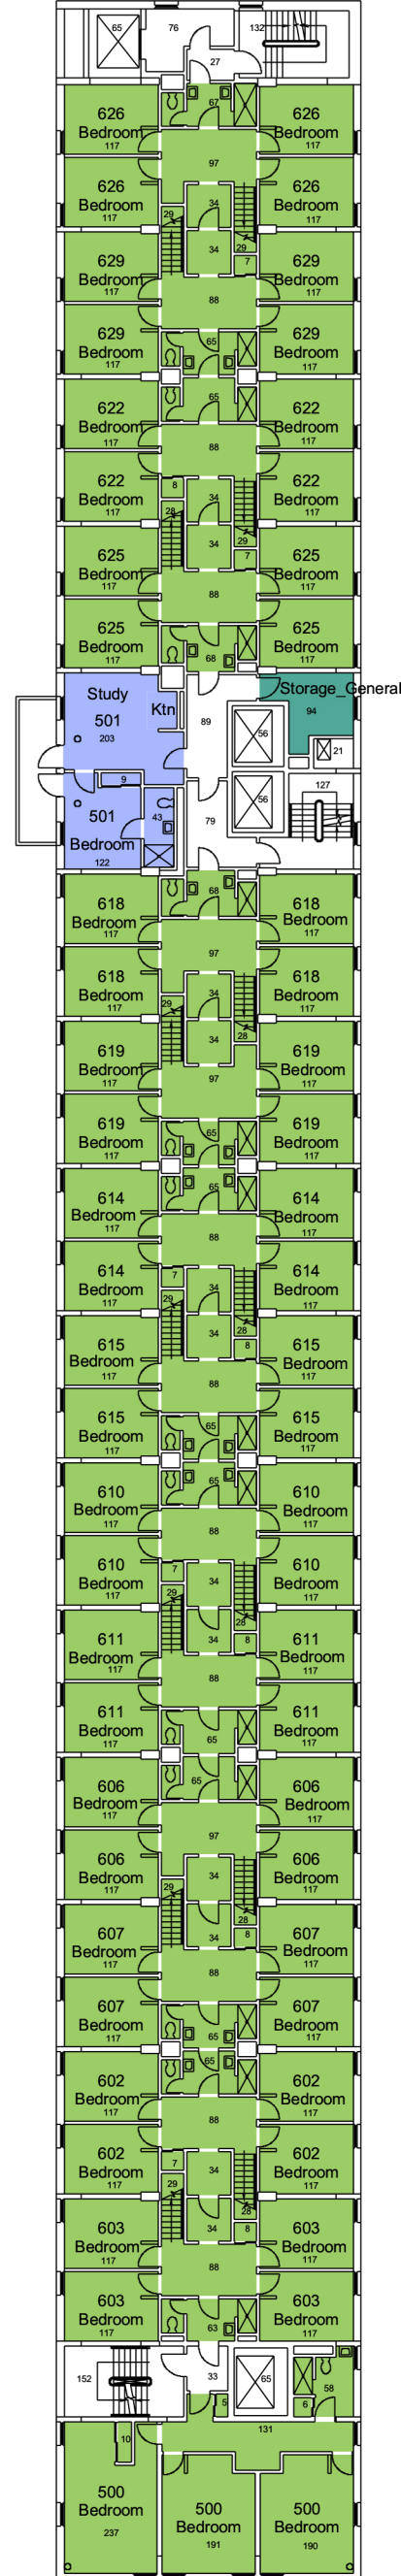

SAPHYRE Spatial Database

Sub Basement Floor
Quincy House

8 0 8 16 24 32 40 Feet

SAPHYRE Spatial Database

First Floor Quincy House

Users	
HUDS	shared staff
PhysRes	student
masters	student group
renter	tutor
res dean	

 Program:
 Tutor
 Program:
 Student

Quincy House
 58 Plympton Street Cambridge MA 02138
Third
 As Built
 Dec 10, 2014

CenterStone

TOTALS

 Program:
 Student

Quincy House
 56 Plympton Street Cambridge MA 02138
Fourth
 As Built
 Dec 12, 2014

Sixth Floor Quincy House

Users

- student
- tutor
- shared

Seventh Floor

Quincy House

- Users
- masters aides
 - student
 - tutor

Eighth Floor

Quincy House

10 0 10 20 30 40 50 Feet

Users

masters

Ninth Floor
Quincy House

Users

 masters