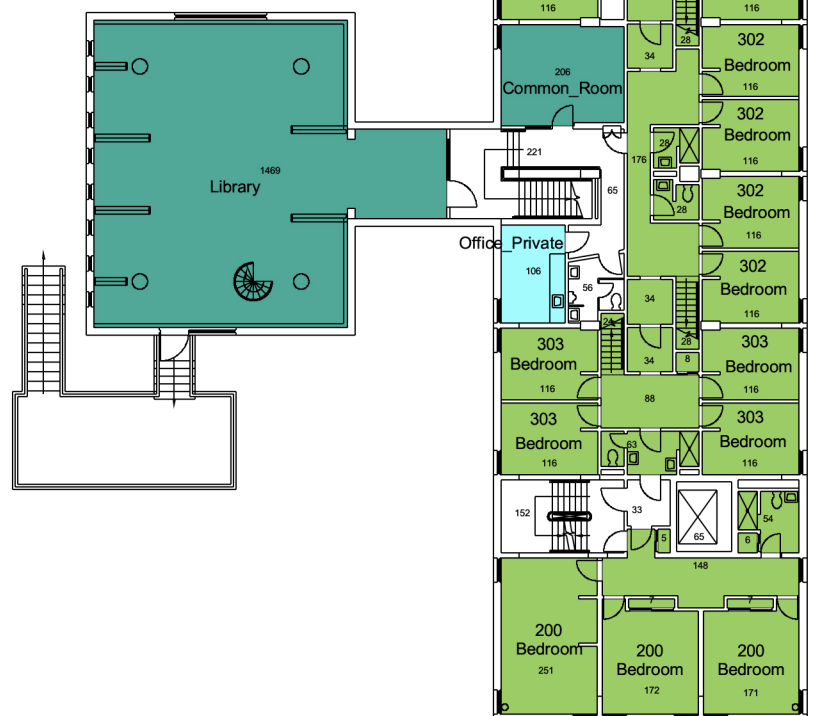

SAPHYRE Spatial Database

Sub Basement Floor
Quincy House

8 0 8 16 24 32 40 Feet

SAPHYRE Spatial Database

First Floor Quincy House

Users	
HUDS	shared staff
PhysRes	student
masters	student group
renter	tutor
res dean	

Sixth Floor Quincy House

Users

- student
- tutor
- shared

Seventh Floor

Quincy House

- Users
- masters aides
 - student
 - tutor

Eighth Floor

Quincy House