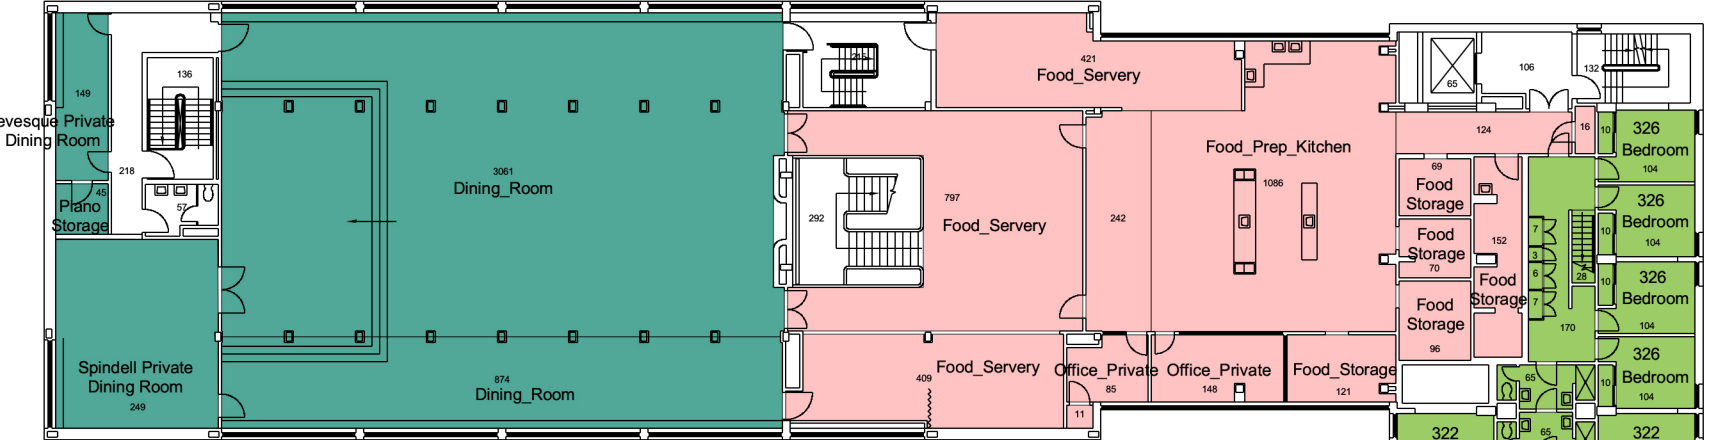

SAPHYRE Spatial Database

Sub Basement Floor
Quincy House

8 0 8 16 24 32 40 Feet

SAPHYRE Spatial Database
 Quincy House Basement

10 0 10 20 30 40 50 Feet

Users

| | |
|--|---|
| FMO | renter |
| HUDS | shared |
| PhysRes | student group |
| Res Dean | tutor |
| masters | |

SAPHYRE Spatial Database

First Floor Quincy House

| Users | |
|----------|---------------|
| HUDS | shared staff |
| PhysRes | student |
| masters | student group |
| renter | tutor |
| res dean | |

SAPHYRE Spatial Database

Third Floor Quincy House

Users

- renter
- student
- tutor
- shared

Sixth Floor Quincy House

Users

- student
- tutor
- shared

Seventh Floor

Quincy House