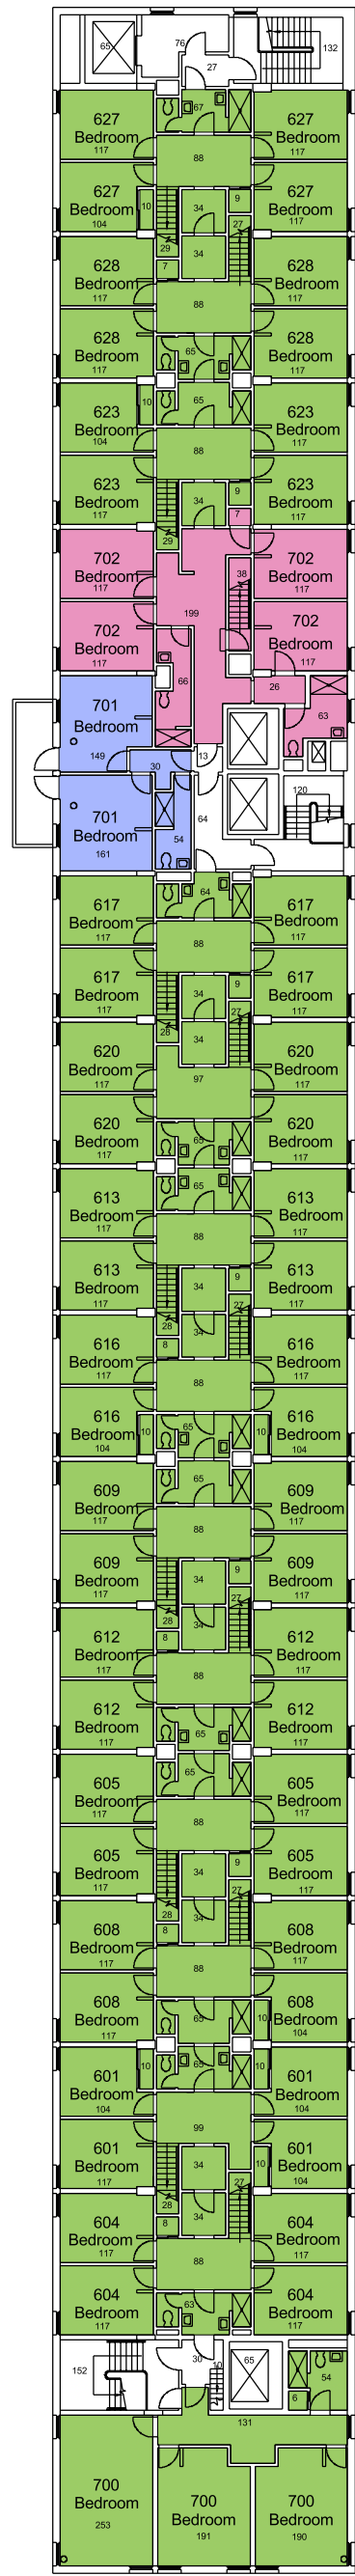

SAPHYRE Spatial Database

Sub Basement Floor
Quincy House

8 0 8 16 24 32 40 Feet

SAPHYRE Spatial Database
 Quincy House Basement

10 0 10 20 30 40 50 Feet

Users

| | |
|--|---|
| FMO | renter |
| HUDS | shared |
| PhysRes | student group |
| Res Dean | tutor |
| masters | |

SAPHYRE Spatial Database

First Floor Quincy House

| Users | |
|----------|---------------|
| HUDS | shared staff |
| PhysRes | student |
| masters | student group |
| renter | tutor |
| res dean | |

SAPHYRE Spatial Database

Third Floor Quincy House

Users

- renter
- student
- tutor
- shared

Sixth Floor Quincy House

Users

- student
- tutor
- shared

Seventh Floor

Quincy House

- Users
- masters aides
 - student
 - tutor

Eighth Floor

Quincy House

10 0 10 20 30 40 50 Feet

Users

masters

Ninth Floor Quincy House

Users