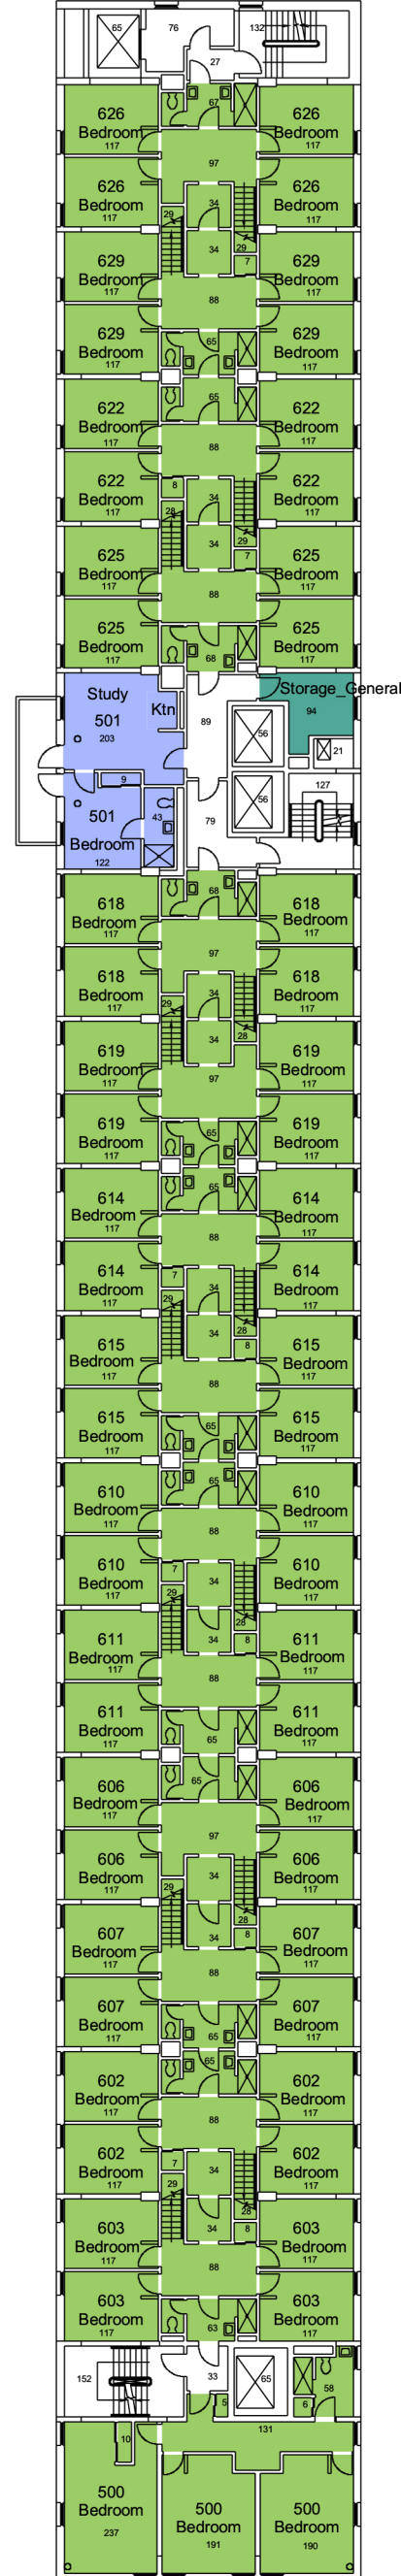

SAPHYRE Spatial Database

Sub Basement Floor
Quincy House

8 0 8 16 24 32 40 Feet

SAPHYRE Spatial Database
 Quincy House Basement

10 0 10 20 30 40 50 Feet

Users

| | |
|--|---|
| FMO | renter |
| HUDS | shared |
| PhysRes | student group |
| Res Dean | tutor |
| masters | |

SAPHYRE Spatial Database

First Floor Quincy House

| Users | |
|----------|---------------|
| HUDS | shared staff |
| PhysRes | student |
| masters | student group |
| renter | tutor |
| res dean | |

SAPHYRE Spatial Database

Third Floor Quincy House

Users

- renter
- student
- tutor
- shared

Sixth Floor Quincy House

Users

- student
- tutor
- shared

Seventh Floor

Quincy House

- Users
- masters aides
 - student
 - tutor

Eighth Floor

Quincy House

10 0 10 20 30 40 50 Feet

Users

masters

Ninth Floor Quincy House

Users