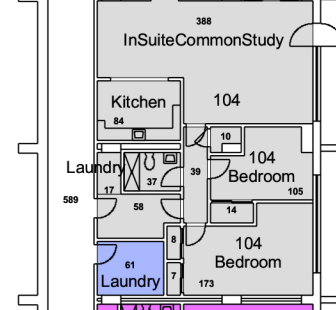

SAPHYRE Spatial Database

Sub Basement Floor
Quincy House

8 0 8 16 24 32 40 Feet

SAPHYRE Spatial Database
 Quincy House Basement

10 0 10 20 30 40 50 Feet

Users

| | |
|--|---|
| FMO | renter |
| HUDS | shared |
| PhysRes | student group |
| Res Dean | tutor |
| masters | |

Third Floor Quincy House

Users

- renter
- student
- tutor
- shared

Sixth Floor Quincy House

Users

- student
- tutor
- shared

Seventh Floor

Quincy House