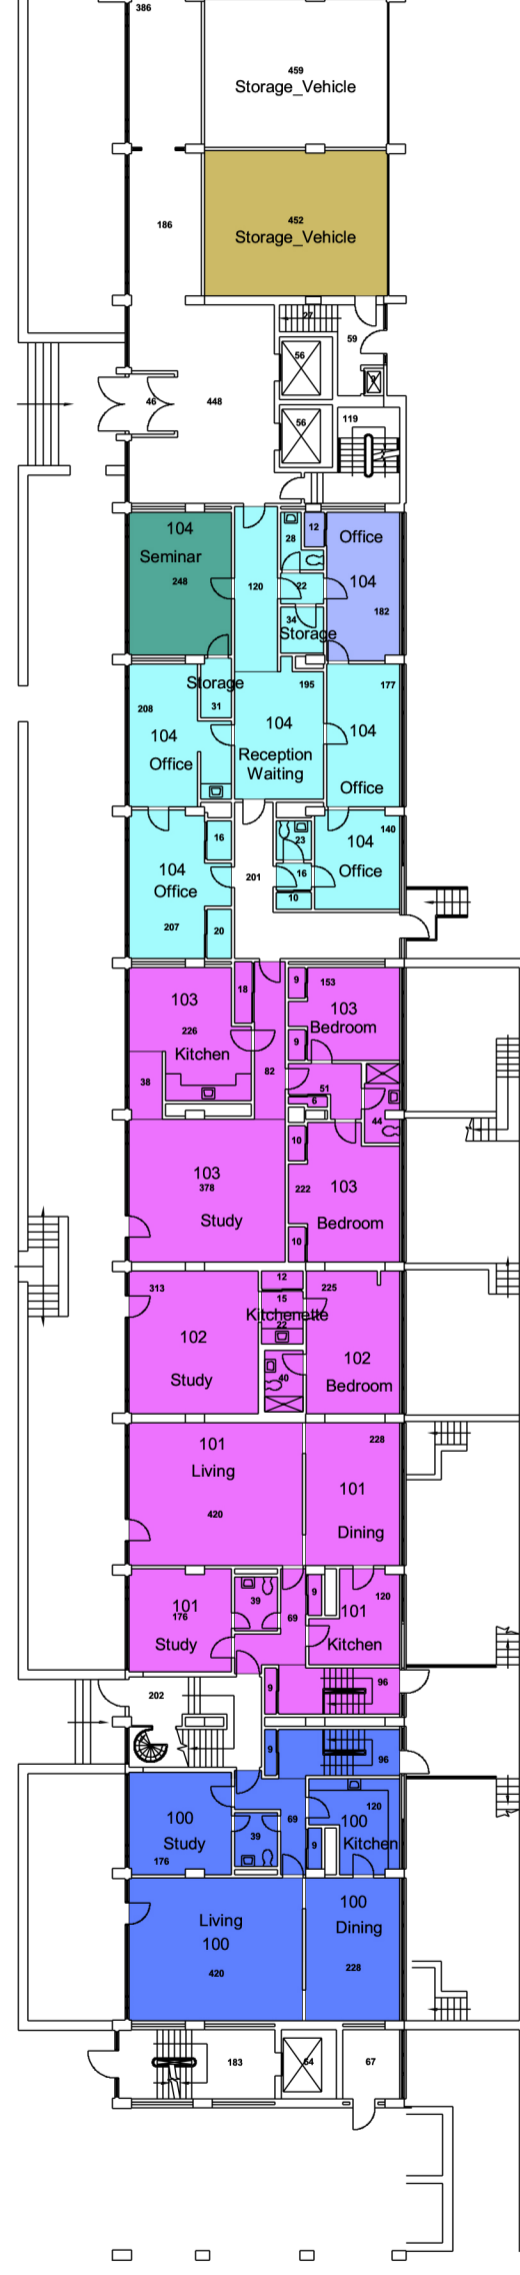

SAPHYRE Spatial Database

Sub Basement Floor
Quincy House

8 0 8 16 24 32 40 Feet

SAPHYRE Spatial Database
 Quincy House Basement

10 0 10 20 30 40 50 Feet

Users

| | |
|--|---|
| FMO | renter |
| HUDS | shared |
| PhysRes | student group |
| Res Dean | tutor |
| masters | |

SAPHYRE Spatial Database

First Floor Quincy House

| Users | |
|----------|---------------|
| HUDS | shared staff |
| PhysRes | student |
| masters | student group |
| renter | tutor |
| res dean | |

SAPHYRE Spatial Database

Third Floor Quincy House

Users

- renter
- student
- tutor
- shared

Sixth Floor Quincy House

Users

- student
- tutor
- shared

Seventh Floor

Quincy House