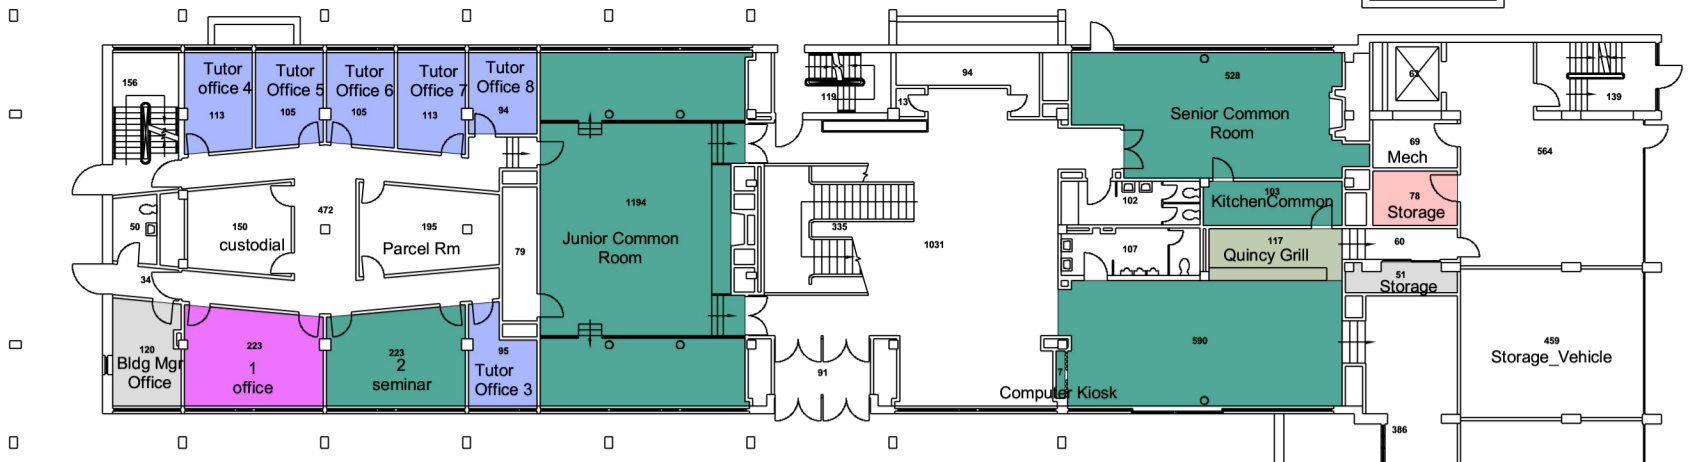

SAPHYRE Spatial Database

Sub Basement Floor
Quincy House

8 0 8 16 24 32 40 Feet

SAPHYRE Spatial Database
 Quincy House Basement

10 0 10 20 30 40 50 Feet

Users

| | |
|--|---|
| FMO | renter |
| HUDS | shared |
| PhysRes | student group |
| Res Dean | tutor |
| masters | |

SAPHYRE Spatial Database

First Floor Quincy House

| Users | |
|----------|---------------|
| HUDS | shared staff |
| PhysRes | student |
| masters | student group |
| renter | tutor |
| res dean | |

SAPHYRE Spatial Database

Third Floor Quincy House

Users

- renter
- student
- tutor
- shared

Sixth Floor Quincy House

Users

- student
- tutor
- shared

Seventh Floor

Quincy House