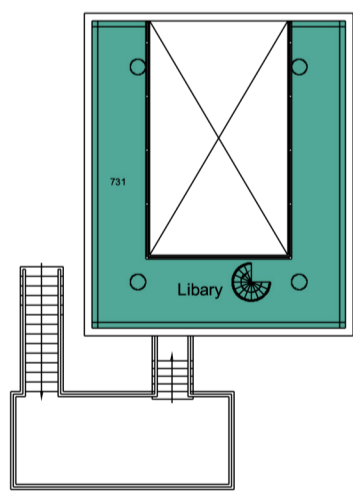

SAPHYRE Spatial Database

Sub Basement Floor
Quincy House

8 0 8 16 24 32 40 Feet

SAPHYRE Spatial Database
 Quincy House Basement

10 0 10 20 30 40 50 Feet

Users

| | |
|--|---|
| FMO | renter |
| HUDS | shared |
| PhysRes | student group |
| Res Dean | tutor |
| masters | |

SAPHYRE Spatial Database

First Floor Quincy House

| Users | |
|----------|---------------|
| HUDS | shared staff |
| PhysRes | student |
| masters | student group |
| renter | tutor |
| res dean | |

SAPHYRE Spatial Database

Third Floor Quincy House

Users

- renter
- student
- tutor
- shared

Sixth Floor Quincy House

Users

- student
- tutor
- shared

Seventh Floor

Quincy House