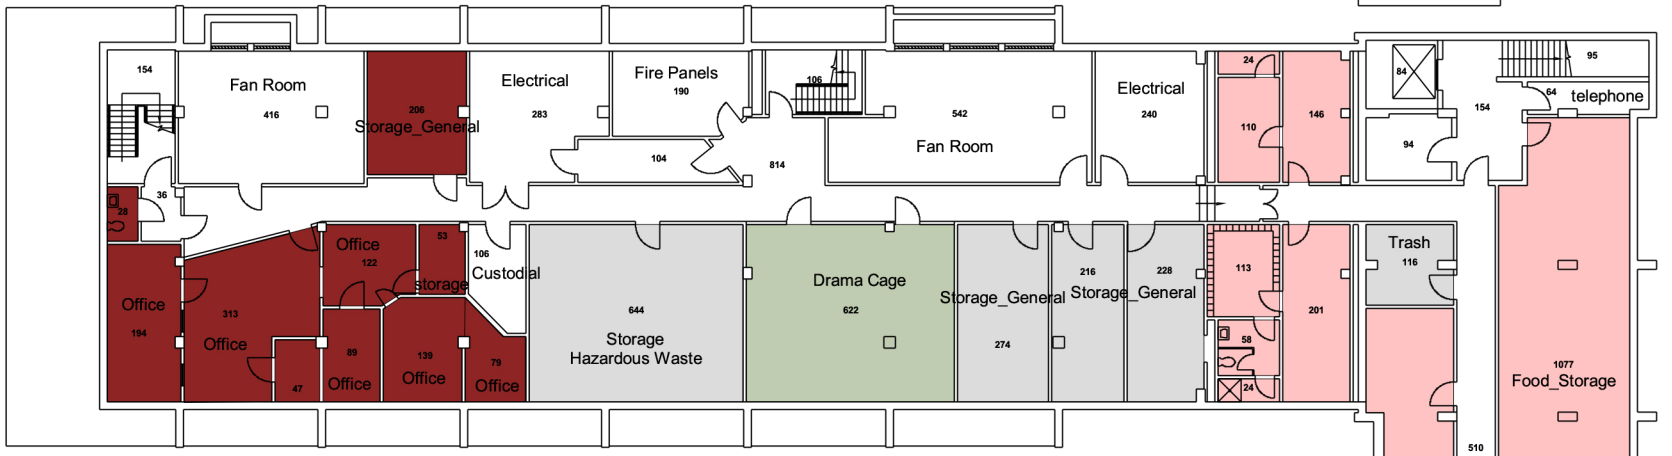

SAPHYRE Spatial Database

Sub Basement Floor
Quincy House

8 0 8 16 24 32 40 Feet

SAPHYRE Spatial Database
 Quincy House Basement

10 0 10 20 30 40 50 Feet

Users

| | |
|--|---|
| FMO | renter |
| HUDS | shared |
| PhysRes | student group |
| Res Dean | tutor |
| masters | |

SAPHYRE Spatial Database

First Floor Quincy House

| Users | |
|----------|---------------|
| HUDS | shared staff |
| PhysRes | student |
| masters | student group |
| renter | tutor |
| res dean | |

SAPHYRE Spatial Database

Third Floor Quincy House

Users

- renter
- student
- tutor
- shared

Sixth Floor Quincy House

Users

- student
- tutor
- shared

Seventh Floor

Quincy House