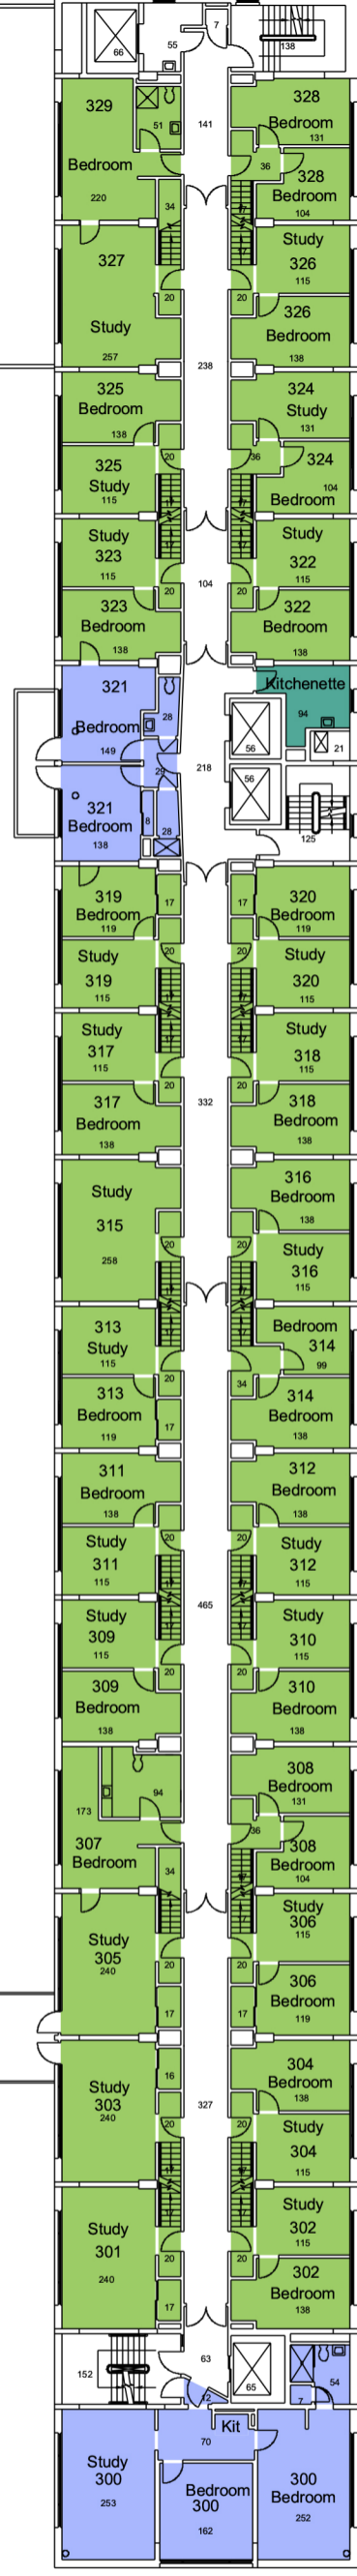

SAPHYRE Spatial Database

Sub Basement Floor
Quincy House

8 0 8 16 24 32 40 Feet

SAPHYRE Spatial Database
 Quincy House Basement

10 0 10 20 30 40 50 Feet

Users

| | |
|--|---|
| FMO | renter |
| HUDS | shared |
| PhysRes | student group |
| Res Dean | tutor |
| masters | |

SAPHYRE Spatial Database

First Floor Quincy House

| Users | |
|----------|---------------|
| HUDS | shared staff |
| PhysRes | student |
| masters | student group |
| renter | tutor |
| res dean | |

SAPHYRE Spatial Database

Third Floor Quincy House

Users

- renter
- student
- tutor
- shared

Sixth Floor Quincy House

Users

- student
- tutor
- shared

Seventh Floor

Quincy House

- Users
- masters aides
 - student
 - tutor

Eighth Floor

Quincy House

10 0 10 20 30 40 50 Feet

Users

masters

Ninth Floor Quincy House

Users