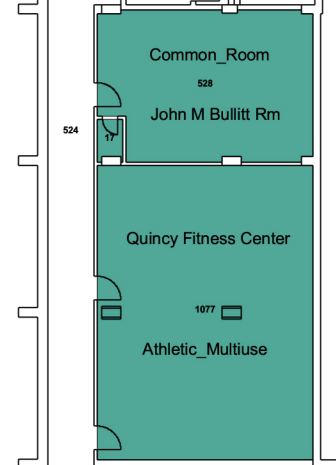

SAPHYRE Spatial Database

Sub Basement Floor
Quincy House

8 0 8 16 24 32 40 Feet

SAPHYRE Spatial Database
 Quincy House Basement

10 0 10 20 30 40 50 Feet

Users

| | |
|--|---|
| FMO | renter |
| HUDS | shared |
| PhysRes | student group |
| Res Dean | tutor |
| masters | |

SAPHYRE Spatial Database

First Floor Quincy House

| Users | |
|----------|---------------|
| HUDS | shared staff |
| PhysRes | student |
| masters | student group |
| renter | tutor |
| res dean | |

SAPHYRE Spatial Database

Third Floor Quincy House

Users

- renter
- student
- tutor
- shared

Sixth Floor Quincy House

Users

- student
- tutor
- shared

Seventh Floor

Quincy House