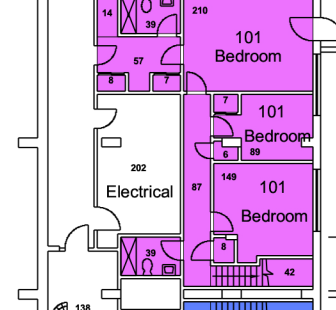

SAPHYRE Spatial Database

Sub Basement Floor
Quincy House

8 0 8 16 24 32 40 Feet

SAPHYRE Spatial Database
 Quincy House Basement

10 0 10 20 30 40 50 Feet

Users

| | |
|--|---|
| FMO | renter |
| HUDS | shared |
| PhysRes | student group |
| Res Dean | tutor |
| masters | |

SAPHYRE Spatial Database

First Floor Quincy House

| Users | |
|----------|---------------|
| HUDS | shared staff |
| PhysRes | student |
| masters | student group |
| renter | tutor |
| res dean | |

SAPHYRE Spatial Database

Third Floor Quincy House

Users

- renter
- student
- tutor
- shared

Sixth Floor Quincy House

Users

- student
- tutor
- shared

Seventh Floor

Quincy House