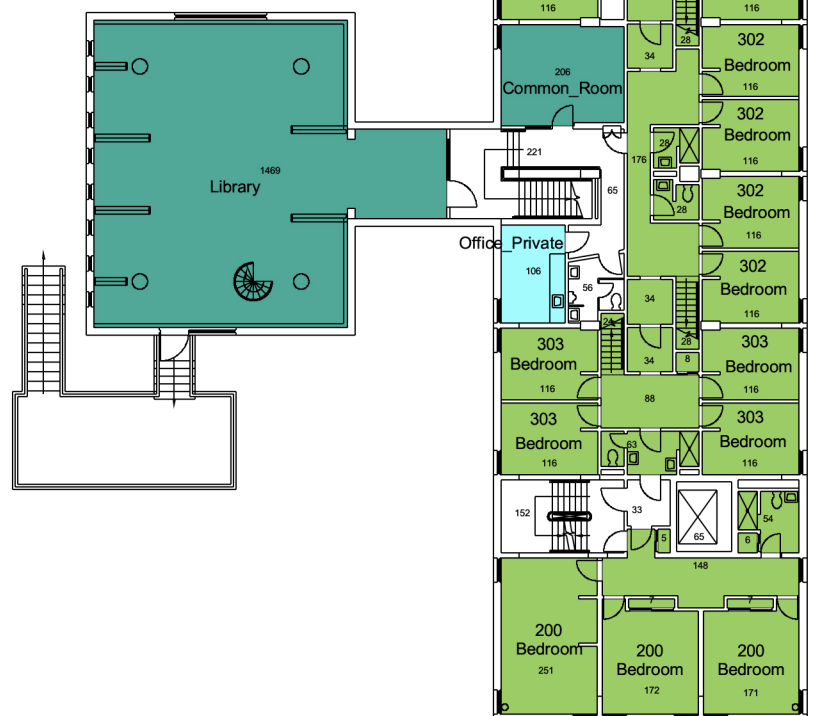

SAPHYRE Spatial Database

Sub Basement Floor
Quincy House

8 0 8 16 24 32 40 Feet

SAPHYRE Spatial Database
 Quincy House Basement

10 0 10 20 30 40 50 Feet

Users

| | |
|--|---|
| FMO | renter |
| HUDS | shared |
| PhysRes | student group |
| Res Dean | tutor |
| masters | |

SAPHYRE Spatial Database

First Floor Quincy House

| Users | |
|----------|---------------|
| HUDS | shared staff |
| PhysRes | student |
| masters | student group |
| renter | tutor |
| res dean | |

SAPHYRE Spatial Database

Third Floor Quincy House

Users

- renter
- student
- tutor
- shared

Sixth Floor Quincy House

Users

- student
- tutor
- shared

Seventh Floor

Quincy House