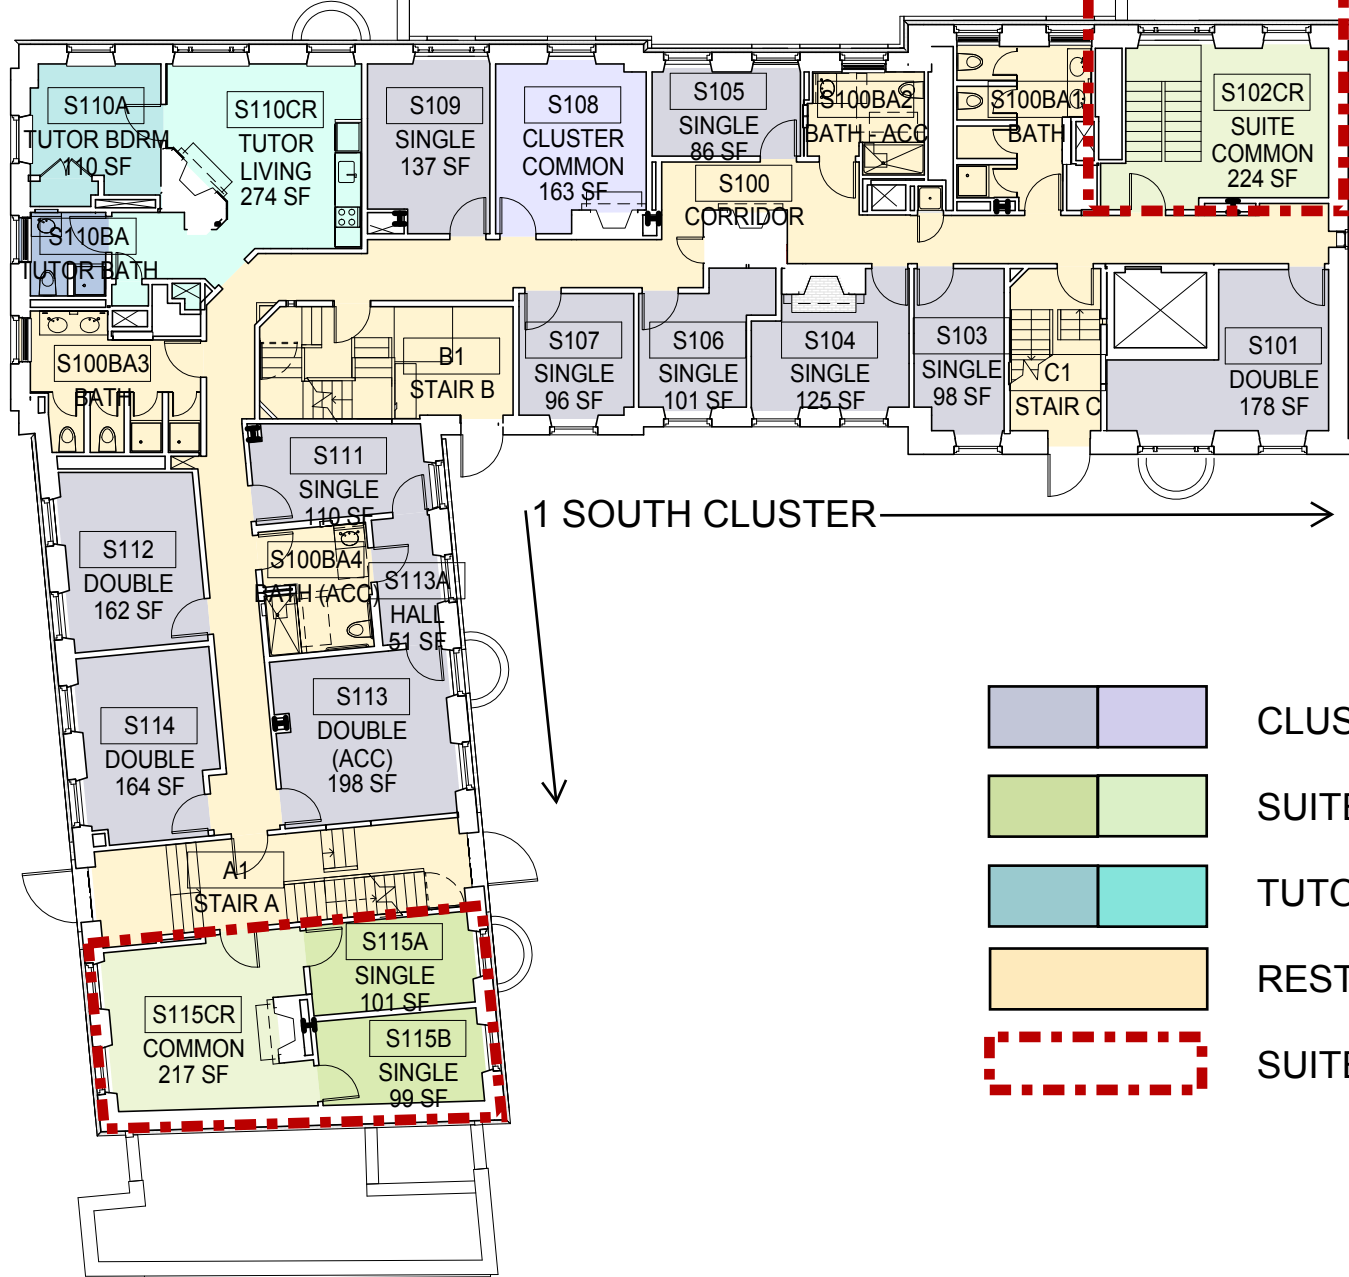

LOWER LEVEL

HARVARD UNIVERSITY STONE HALL

1/16" = 1'-0"
08/14/2013

KIERAN TIMBERLAKE

1 SOUTH TUTOR

DUPLEX SUITE TO LOWER LEVEL

FIRST FLOOR

HARVARD UNIVERSITY STONE HALL

1/16" = 1'-0"
08/14/2013

KIERAN TIMBERLAKE

2 SOUTH TUTOR

2 NORTH TUTOR

2 SOUTH CLUSTER →

← 2 NORTH CLUSTER

- CLUSTER BEDROOM / COMMON
- SUITE BEDROOM / COMMON
- TUTOR BEDROOM / COMMON
- RESTROOM / CIRCULATION
- SUITE BOUNDARY

SECOND FLOOR

HARVARD UNIVERSITY STONE HALL

1/16" = 1'-0"
08/14/2013

KIERAN TIMBERLAKE

3 SOUTH TUTOR

3 NORTH TUTOR

3 SOUTH CLUSTER →

← 3 NORTH CLUSTER

FIFTH FLOOR

HARVARD UNIVERSITY STONE HALL

1/16" = 1'-0"
08/14/2013

KIERAN TIMBERLAKE