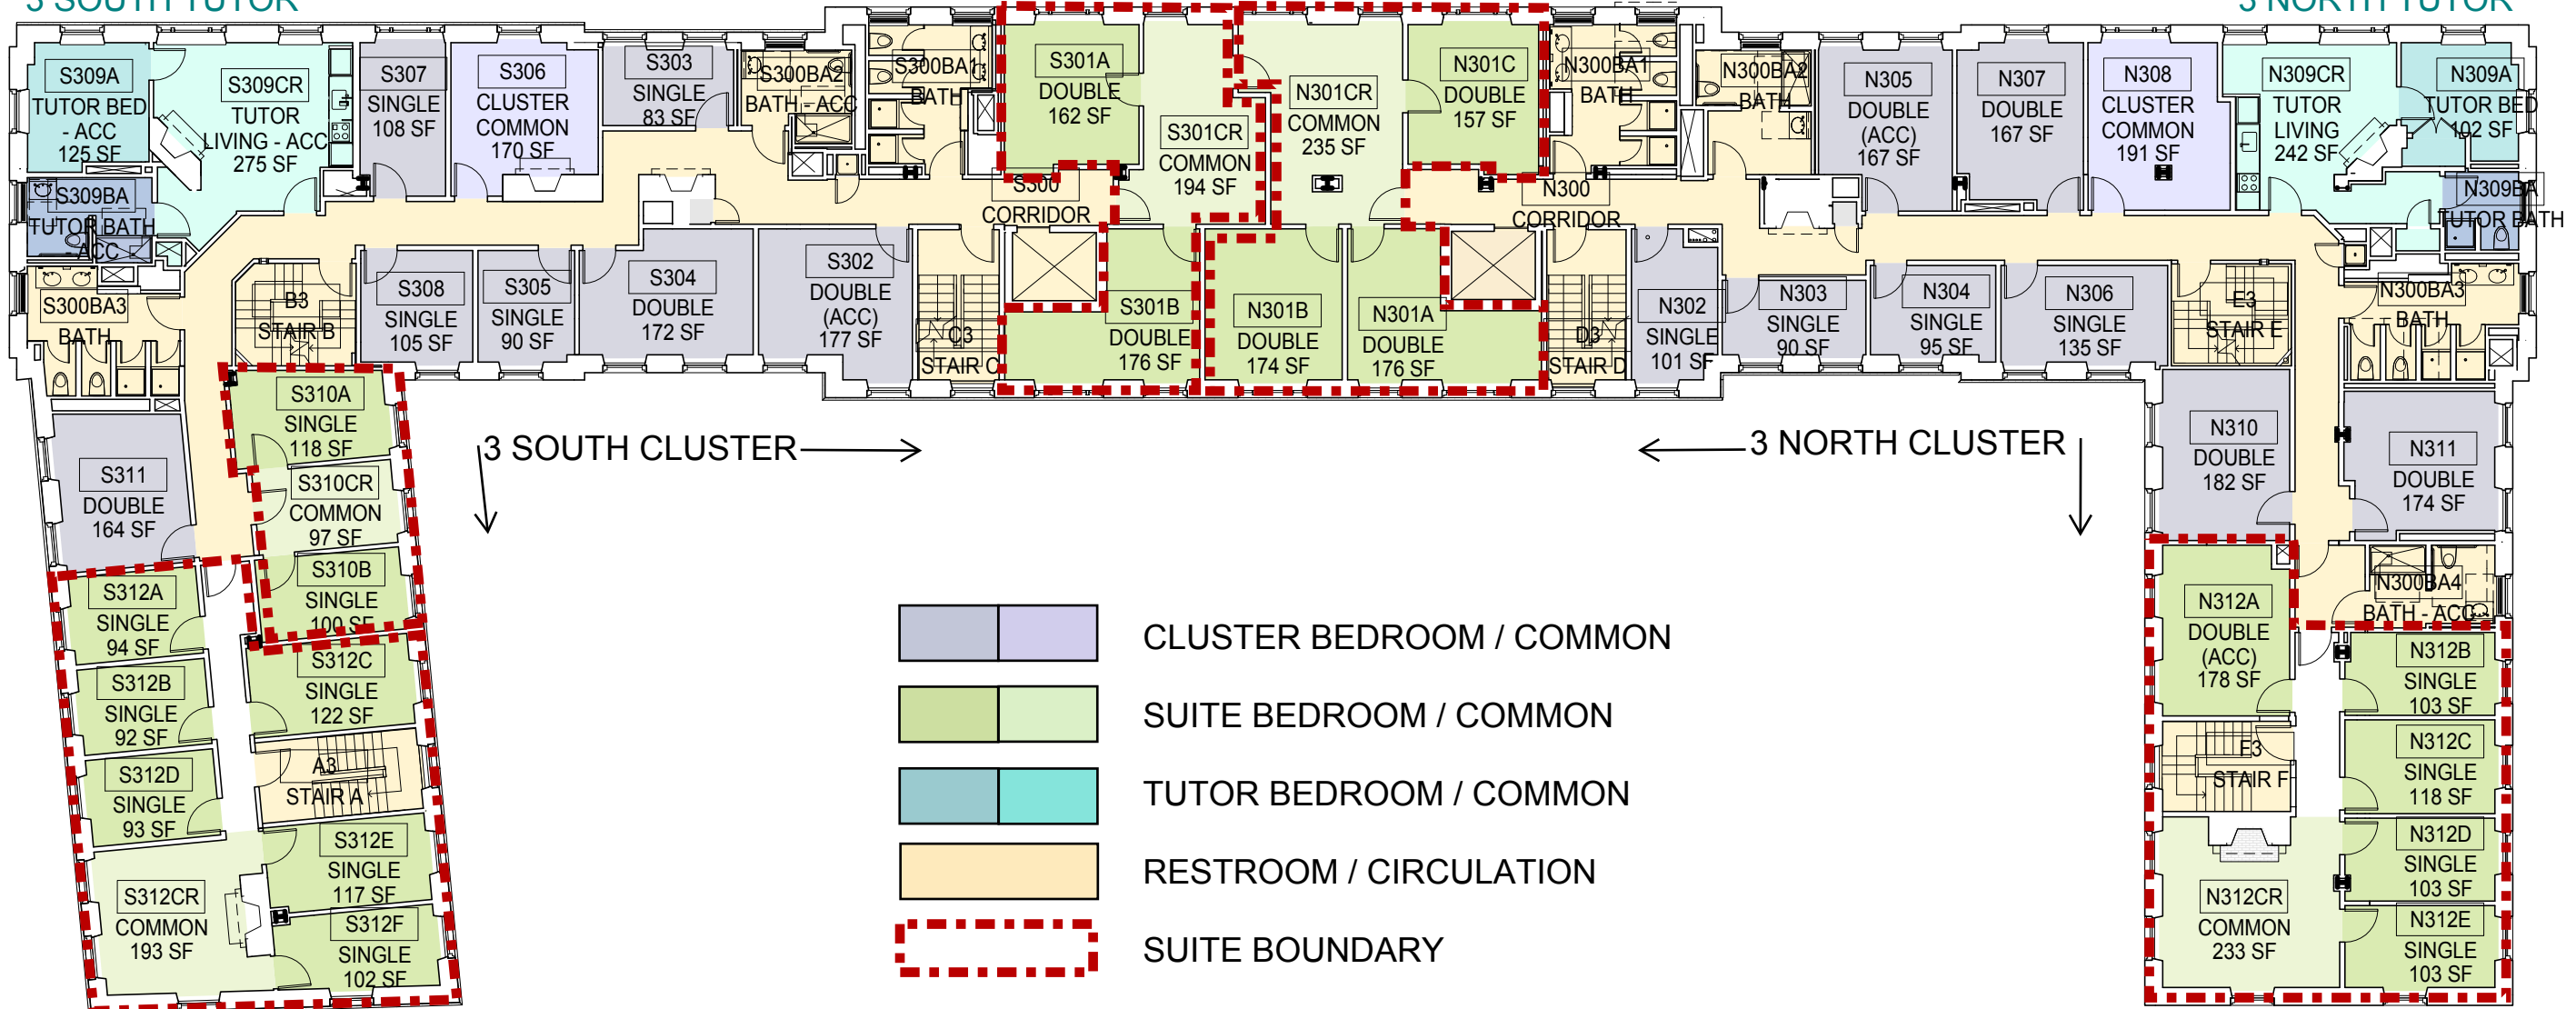

1/16" = 1'-0"
08/14/2013

KIERAN TIMBERLAKE

2 SOUTH TUTOR

2 NORTH TUTOR

2 SOUTH CLUSTER →

← 2 NORTH CLUSTER

- CLUSTER BEDROOM / COMMON
- SUITE BEDROOM / COMMON
- TUTOR BEDROOM / COMMON
- RESTROOM / CIRCULATION
- SUITE BOUNDARY

SECOND FLOOR

HARVARD UNIVERSITY STONE HALL

1/16" = 1'-0"
08/14/2013

KIERAN TIMBERLAKE

3 SOUTH TUTOR

3 NORTH TUTOR

3 SOUTH CLUSTER →

← 3 NORTH CLUSTER

-  CLUSTER BEDROOM / COMMON
-  SUITE BEDROOM / COMMON
-  TUTOR BEDROOM / COMMON
-  RESTROOM / CIRCULATION
-  SUITE BOUNDARY

4 TUTOR

FOURTH FLOOR

HARVARD UNIVERSITY STONE HALL

1/16" = 1'-0"
08/14/2013

KIERAN TIMBERLAKE

FIFTH FLOOR

HARVARD UNIVERSITY STONE HALL

1/16" = 1'-0"
08/14/2013

KIERAN TIMBERLAKE