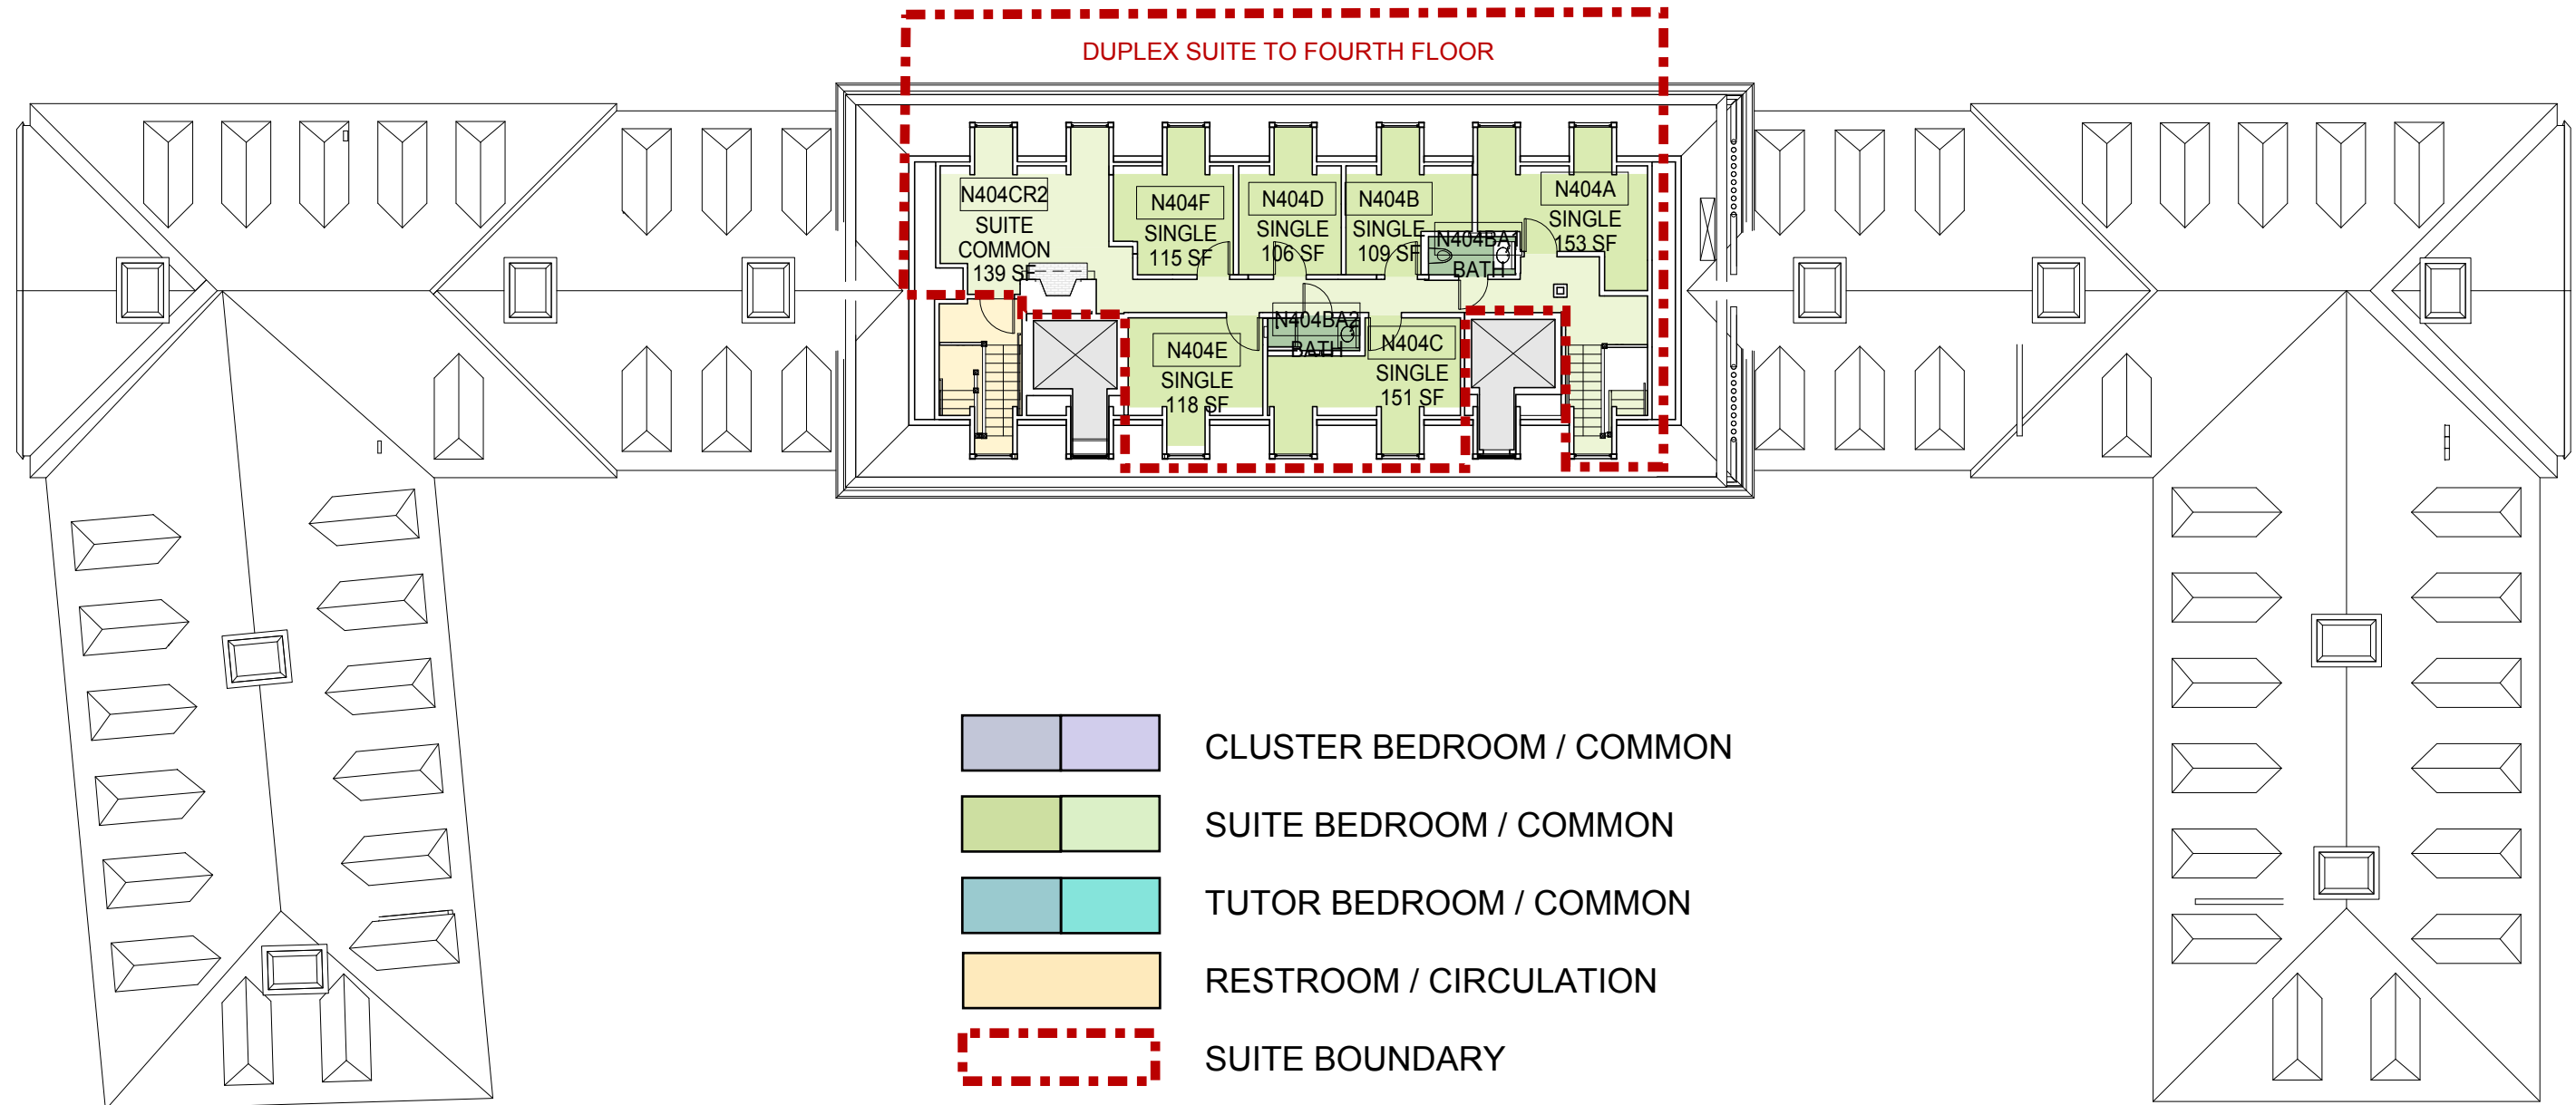

1/16" = 1'-0"
08/14/2013

KIERAN TIMBERLAKE

2 SOUTH TUTOR

2 NORTH TUTOR

2 SOUTH CLUSTER →

← 2 NORTH CLUSTER

- CLUSTER BEDROOM / COMMON
- SUITE BEDROOM / COMMON
- TUTOR BEDROOM / COMMON
- RESTROOM / CIRCULATION
- SUITE BOUNDARY

SECOND FLOOR

HARVARD UNIVERSITY STONE HALL

1/16" = 1'-0"
08/14/2013

KIERAN TIMBERLAKE

3 SOUTH TUTOR

3 NORTH TUTOR

3 SOUTH CLUSTER →

← 3 NORTH CLUSTER

-  CLUSTER BEDROOM / COMMON
-  SUITE BEDROOM / COMMON
-  TUTOR BEDROOM / COMMON
-  RESTROOM / CIRCULATION
-  SUITE BOUNDARY

4 TUTOR

FOURTH FLOOR

HARVARD UNIVERSITY STONE HALL

1/16" = 1'-0"
08/14/2013

KIERAN TIMBERLAKE

FIFTH FLOOR

HARVARD UNIVERSITY STONE HALL

1/16" = 1'-0"
08/14/2013

KIERAN TIMBERLAKE