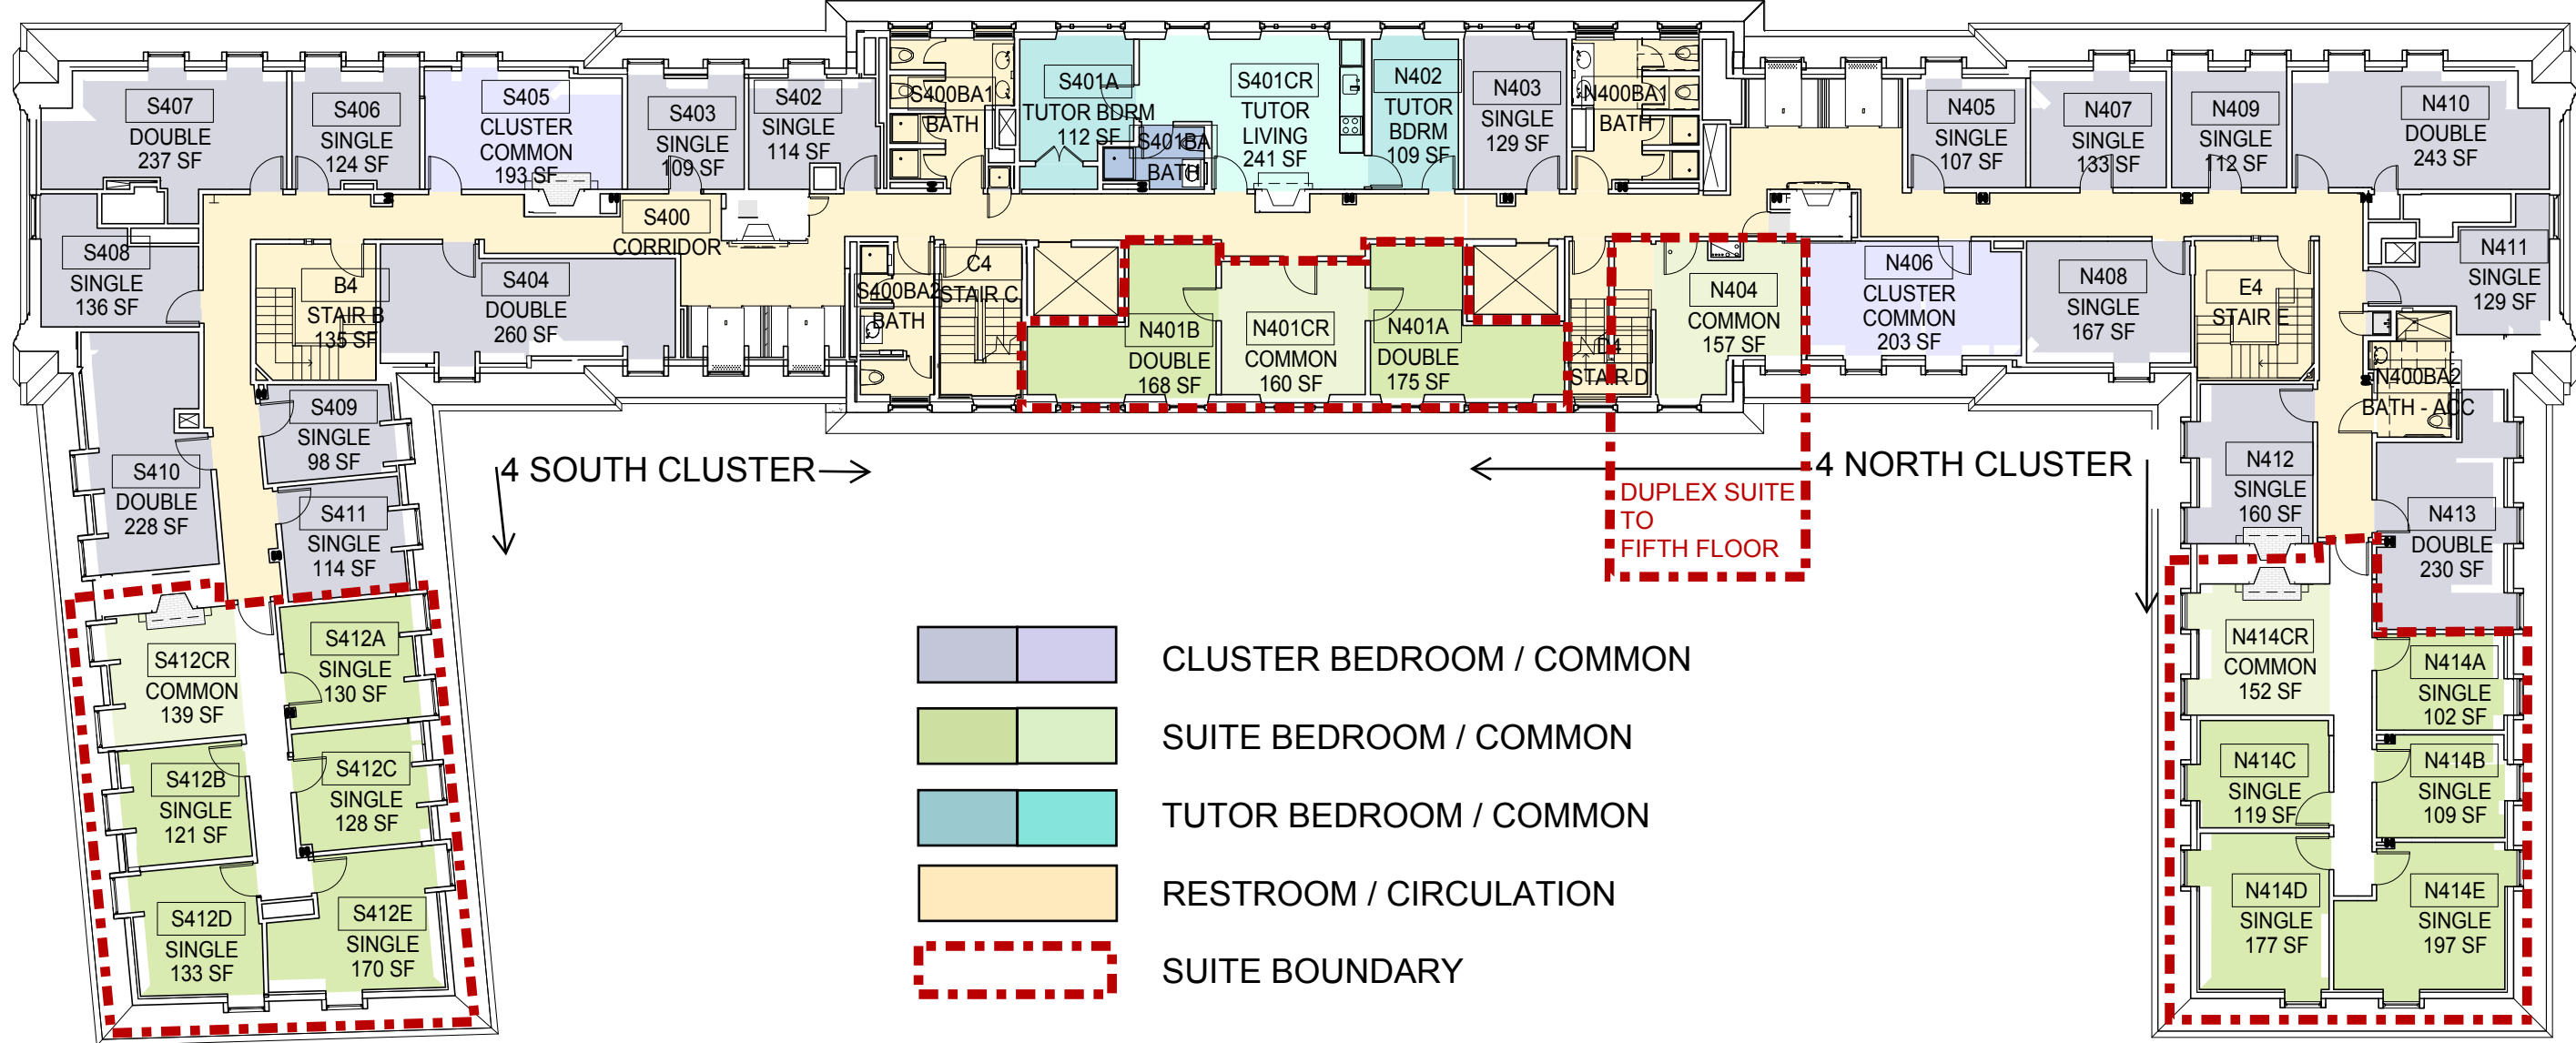

1/16" = 1'-0"
08/14/2013

KIERAN TIMBERLAKE

2 SOUTH TUTOR

2 NORTH TUTOR

2 SOUTH CLUSTER →

← 2 NORTH CLUSTER

- CLUSTER BEDROOM / COMMON
- SUITE BEDROOM / COMMON
- TUTOR BEDROOM / COMMON
- RESTROOM / CIRCULATION
- SUITE BOUNDARY

SECOND FLOOR

HARVARD UNIVERSITY STONE HALL

1/16" = 1'-0"
08/14/2013

KIERAN TIMBERLAKE

3 SOUTH TUTOR

3 NORTH TUTOR

3 SOUTH CLUSTER →

← 3 NORTH CLUSTER

-  CLUSTER BEDROOM / COMMON
-  SUITE BEDROOM / COMMON
-  TUTOR BEDROOM / COMMON
-  RESTROOM / CIRCULATION
-  SUITE BOUNDARY

4 TUTOR

FOURTH FLOOR

HARVARD UNIVERSITY STONE HALL

1/16" = 1'-0"
08/14/2013

KIERAN TIMBERLAKE

FIFTH FLOOR

HARVARD UNIVERSITY STONE HALL

1/16" = 1'-0"
08/14/2013

KIERAN TIMBERLAKE