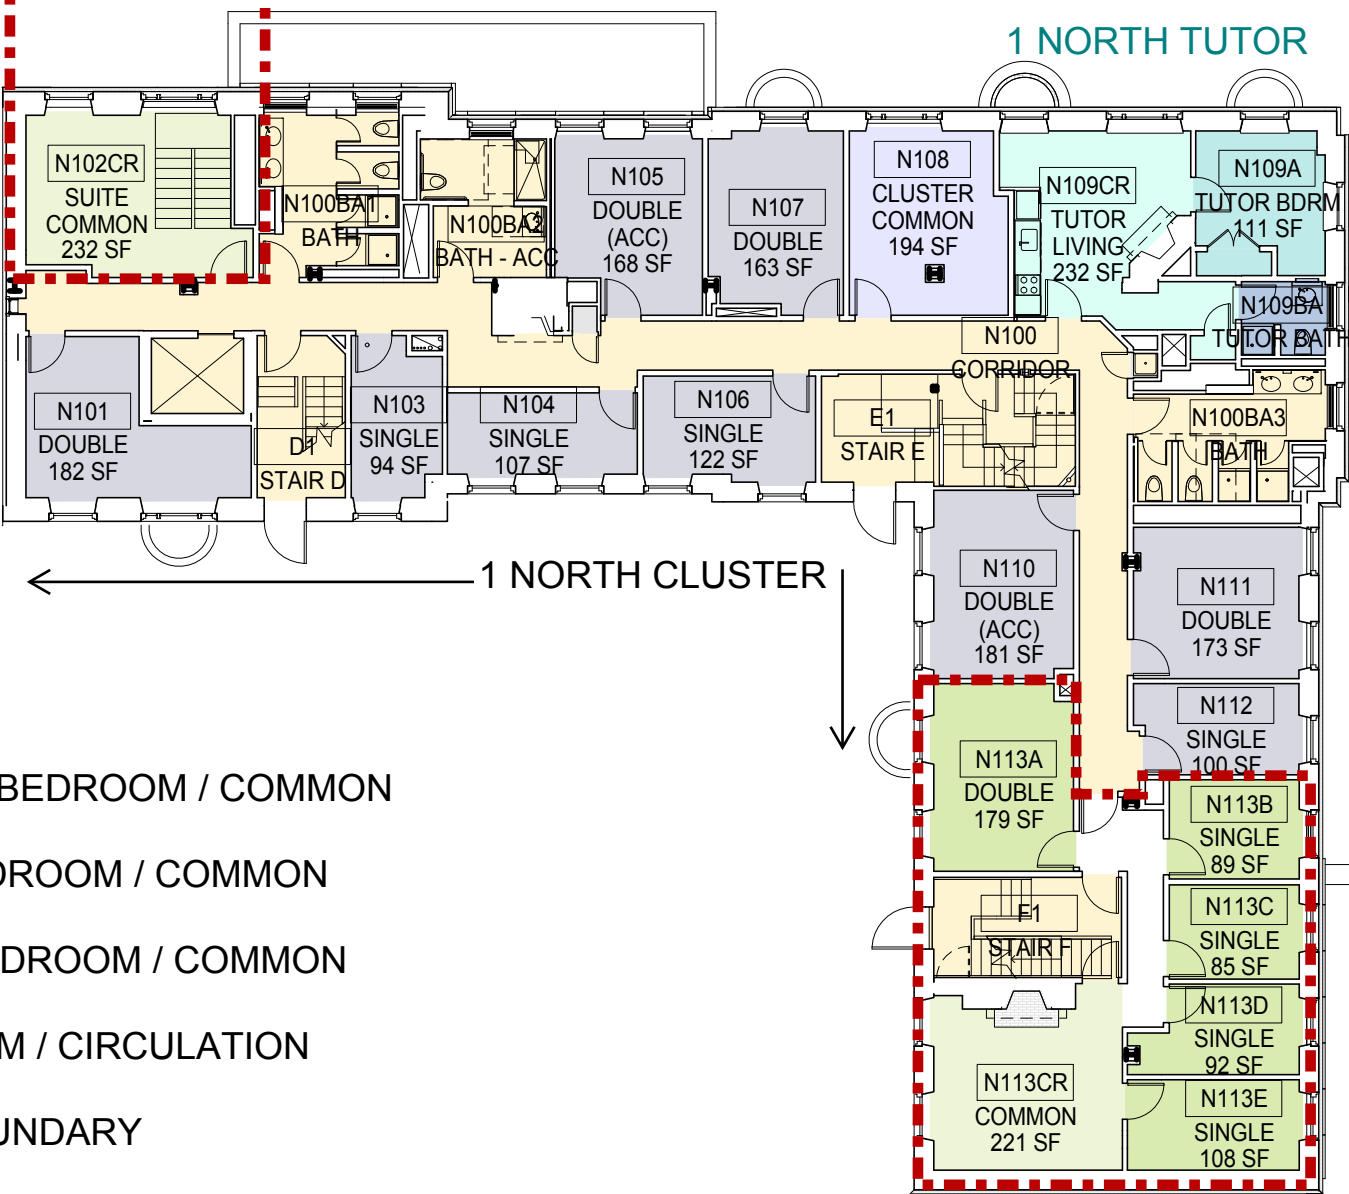

LOWER LEVEL

HARVARD UNIVERSITY STONE HALL

1/16" = 1'-0"
08/14/2013

KIERAN TIMBERLAKE

1 SOUTH TUTOR

DUPLEX SUITE TO LOWER LEVEL

FIRST FLOOR

HARVARD UNIVERSITY STONE HALL

1/16" = 1'-0"
08/14/2013

KIERAN TIMBERLAKE

2 SOUTH TUTOR

2 NORTH TUTOR

2 SOUTH CLUSTER →

← 2 NORTH CLUSTER

- CLUSTER BEDROOM / COMMON
- SUITE BEDROOM / COMMON
- TUTOR BEDROOM / COMMON
- RESTROOM / CIRCULATION
- SUITE BOUNDARY

SECOND FLOOR

HARVARD UNIVERSITY STONE HALL

1/16" = 1'-0"
08/14/2013

KIERAN TIMBERLAKE

3 SOUTH TUTOR

3 NORTH TUTOR

3 SOUTH CLUSTER →

← 3 NORTH CLUSTER

FIFTH FLOOR

HARVARD UNIVERSITY STONE HALL

1/16" = 1'-0"
08/14/2013

KIERAN TIMBERLAKE