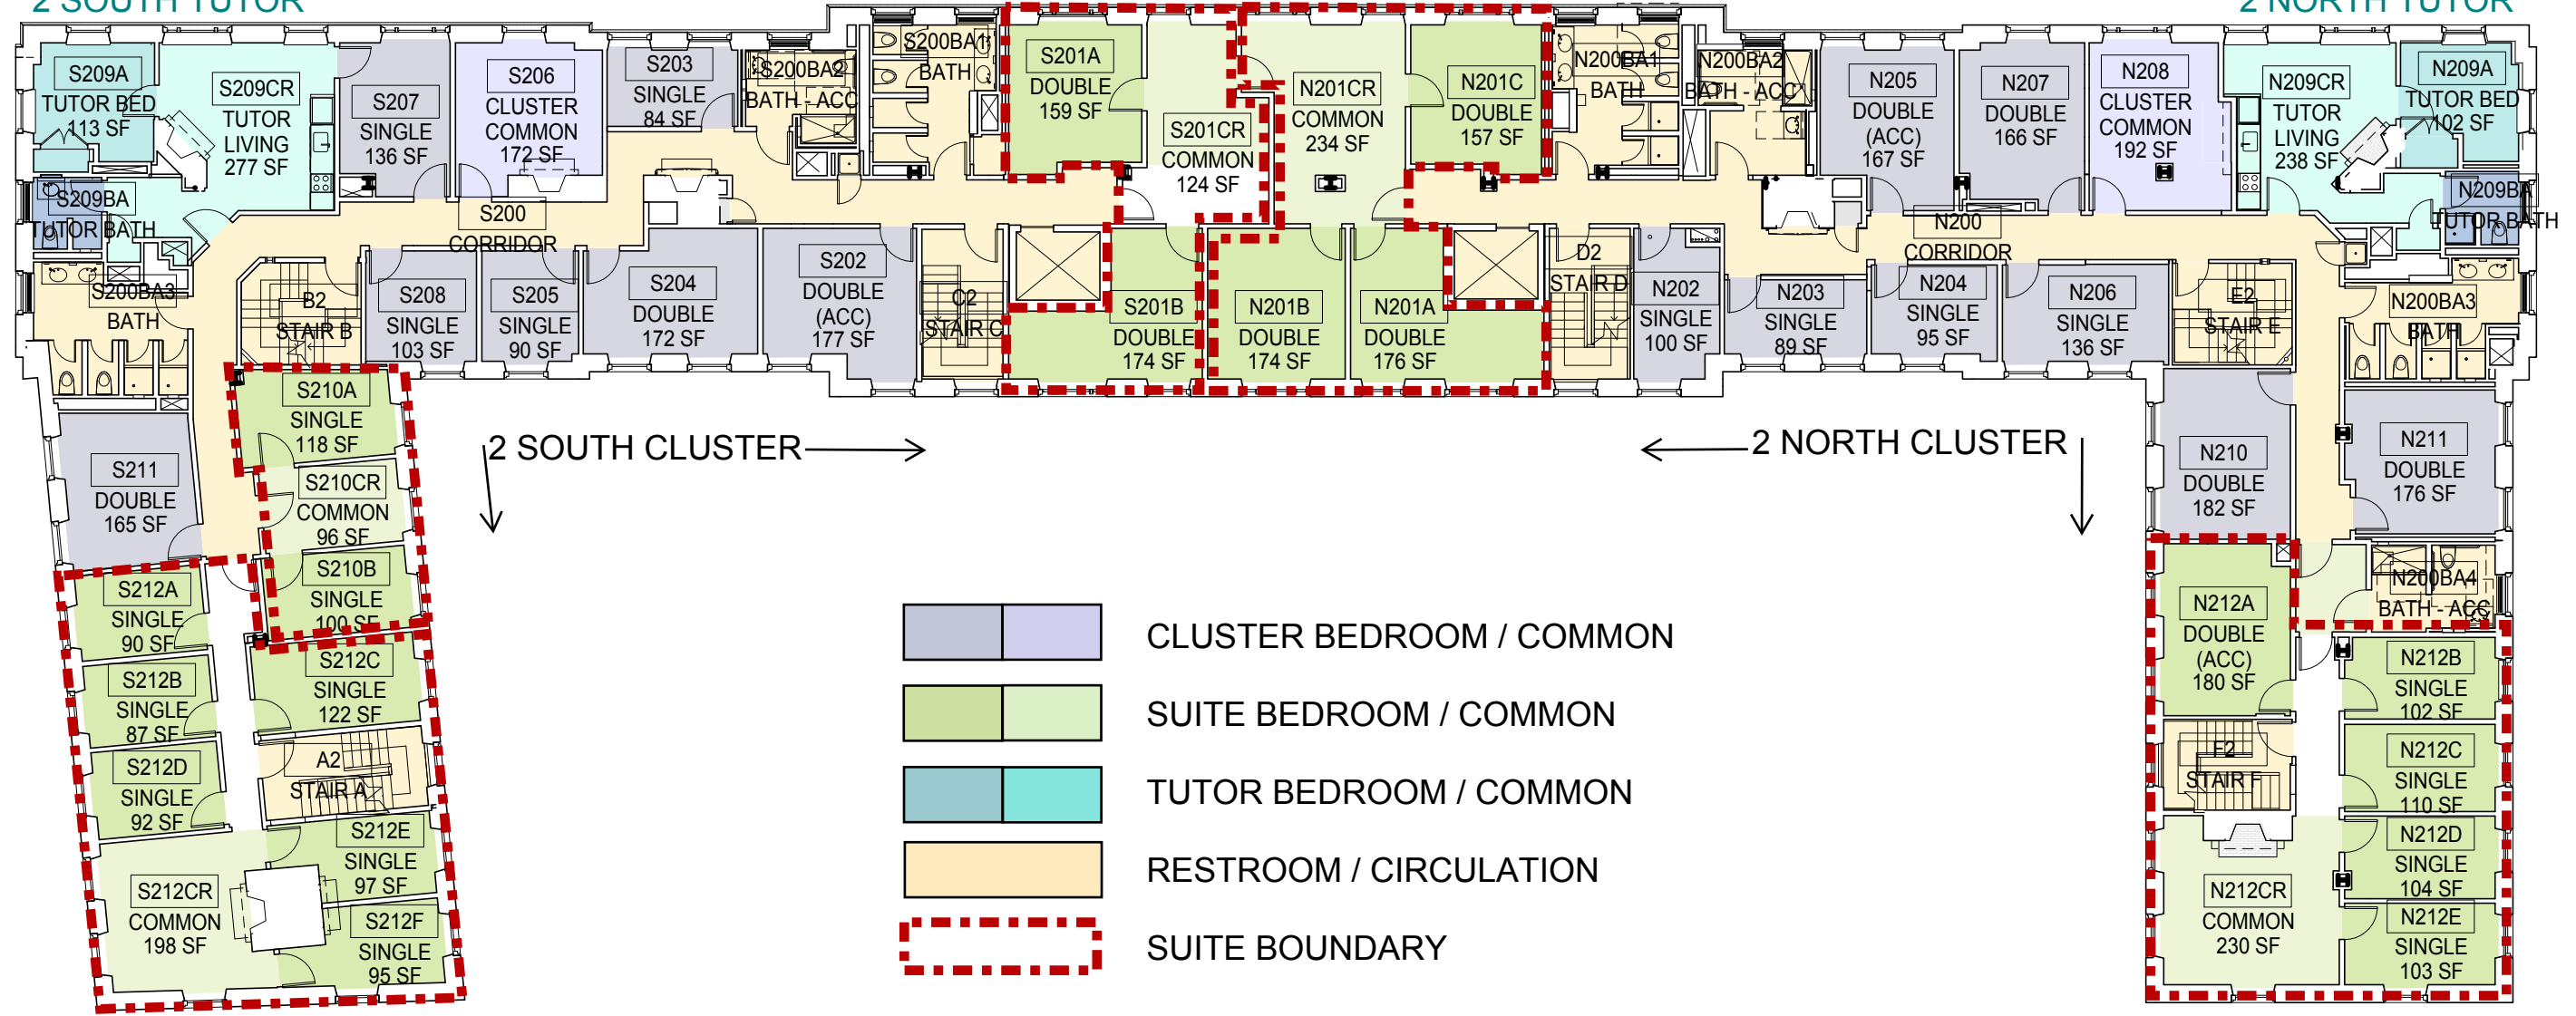

LOWER LEVEL

HARVARD UNIVERSITY STONE HALL

1/16" = 1'-0"
08/14/2013

KIERAN TIMBERLAKE

1 SOUTH TUTOR

DUPLEX SUITE TO LOWER LEVEL

FIRST FLOOR

HARVARD UNIVERSITY STONE HALL

1/16" = 1'-0"
08/14/2013

KIERAN TIMBERLAKE

2 SOUTH TUTOR

2 NORTH TUTOR

2 SOUTH CLUSTER →

← 2 NORTH CLUSTER

- CLUSTER BEDROOM / COMMON
- SUITE BEDROOM / COMMON
- TUTOR BEDROOM / COMMON
- RESTROOM / CIRCULATION
- SUITE BOUNDARY

SECOND FLOOR

HARVARD UNIVERSITY STONE HALL

1/16" = 1'-0"
08/14/2013

KIERAN TIMBERLAKE

3 SOUTH TUTOR

3 NORTH TUTOR

3 SOUTH CLUSTER →

← 3 NORTH CLUSTER

-  CLUSTER BEDROOM / COMMON
-  SUITE BEDROOM / COMMON
-  TUTOR BEDROOM / COMMON
-  RESTROOM / CIRCULATION
-  SUITE BOUNDARY

4 TUTOR

FOURTH FLOOR

HARVARD UNIVERSITY STONE HALL

1/16" = 1'-0"
08/14/2013

KIERAN TIMBERLAKE