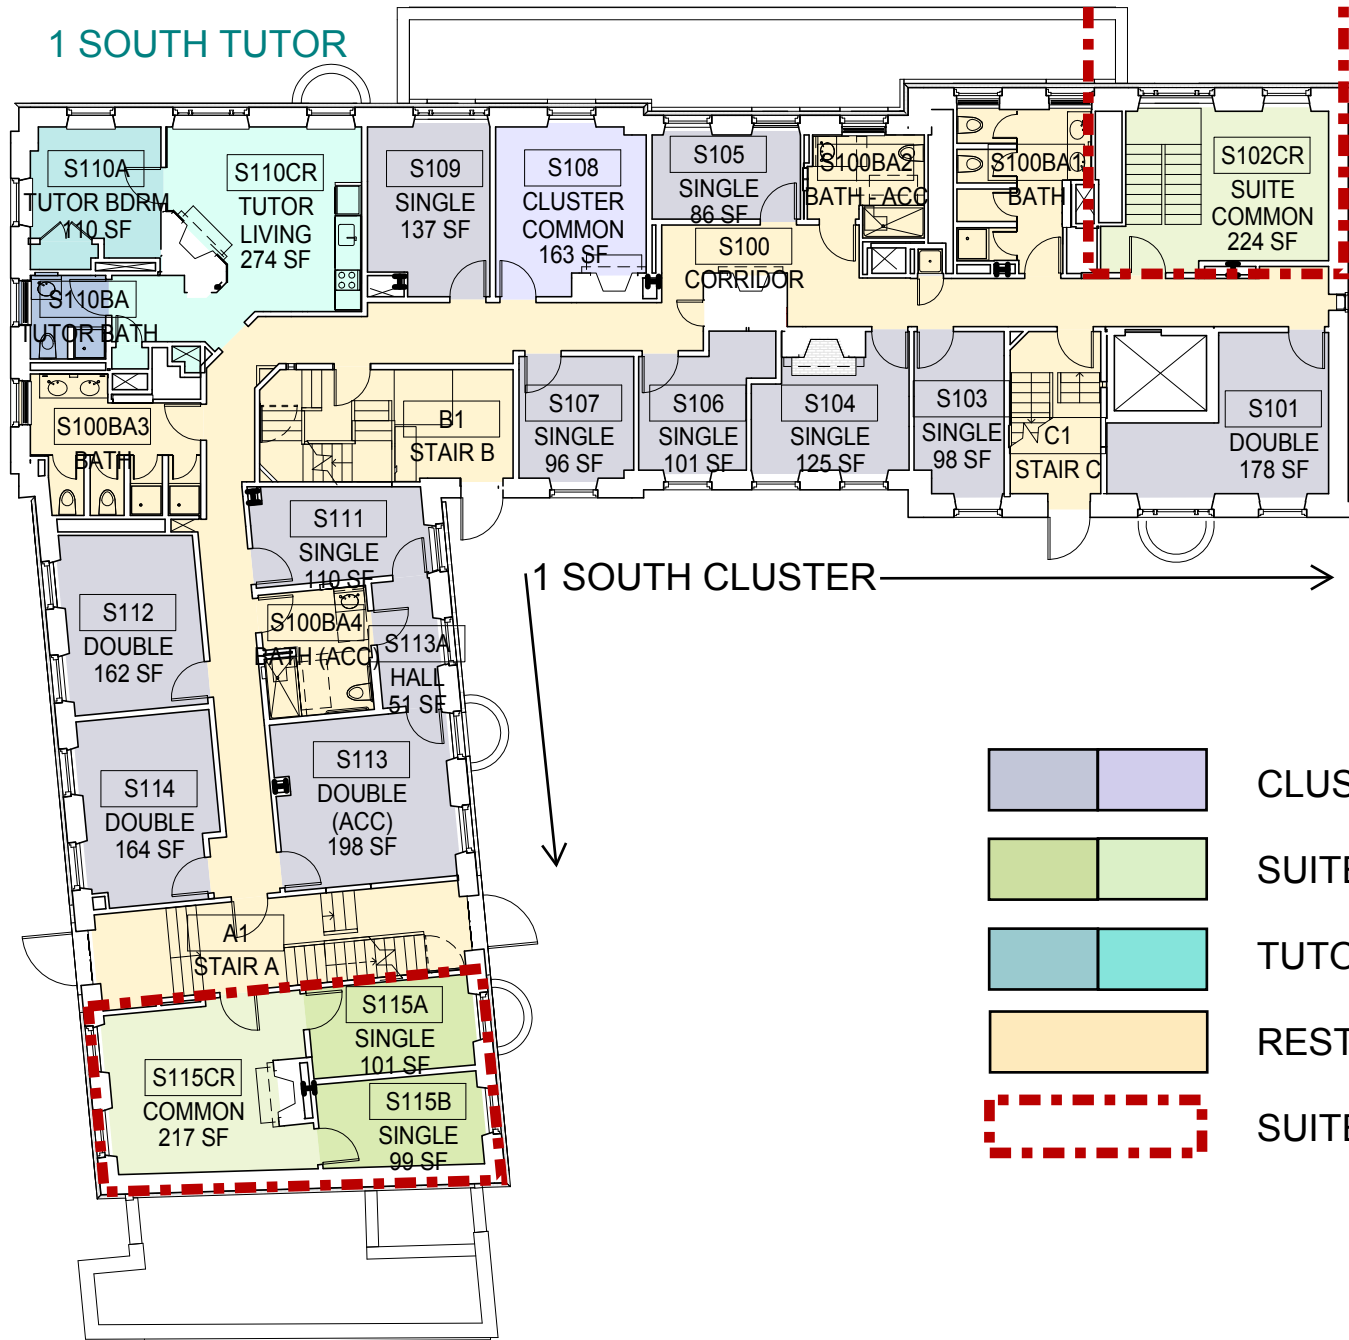

LOWER LEVEL

HARVARD UNIVERSITY STONE HALL

1/16" = 1'-0"
02/12/2014

KIERAN TIMBERLAKE

1 SOUTH TUTOR

DUPLIX SUITE TO LOWER LEVEL

FIRST FLOOR

2 SOUTH TUTOR

2 NORTH TUTOR

2 SOUTH CLUSTER →

← 2 NORTH CLUSTER

- CLUSTER BEDROOM / COMMON
- SUITE BEDROOM / COMMON
- TUTOR BEDROOM / COMMON
- RESTROOM / CIRCULATION
- SUITE BOUNDARY

SECOND FLOOR

HARVARD UNIVERSITY STONE HALL

1/16" = 1'-0"
08/14/2013

KIERAN TIMBERLAKE

3 SOUTH TUTOR

3 NORTH TUTOR

THIRD FLOOR

HARVARD UNIVERSITY STONE HALL

1/16" = 1'-0"
08/14/2013

KIERAN TIMBERLAKE

4 TUTOR

FOURTH FLOOR

HARVARD UNIVERSITY STONE HALL

1/16" = 1'-0"
08/14/2013

KIERAN TIMBERLAKE

FIFTH FLOOR

HARVARD UNIVERSITY STONE HALL

1/16" = 1'-0"
08/14/2013