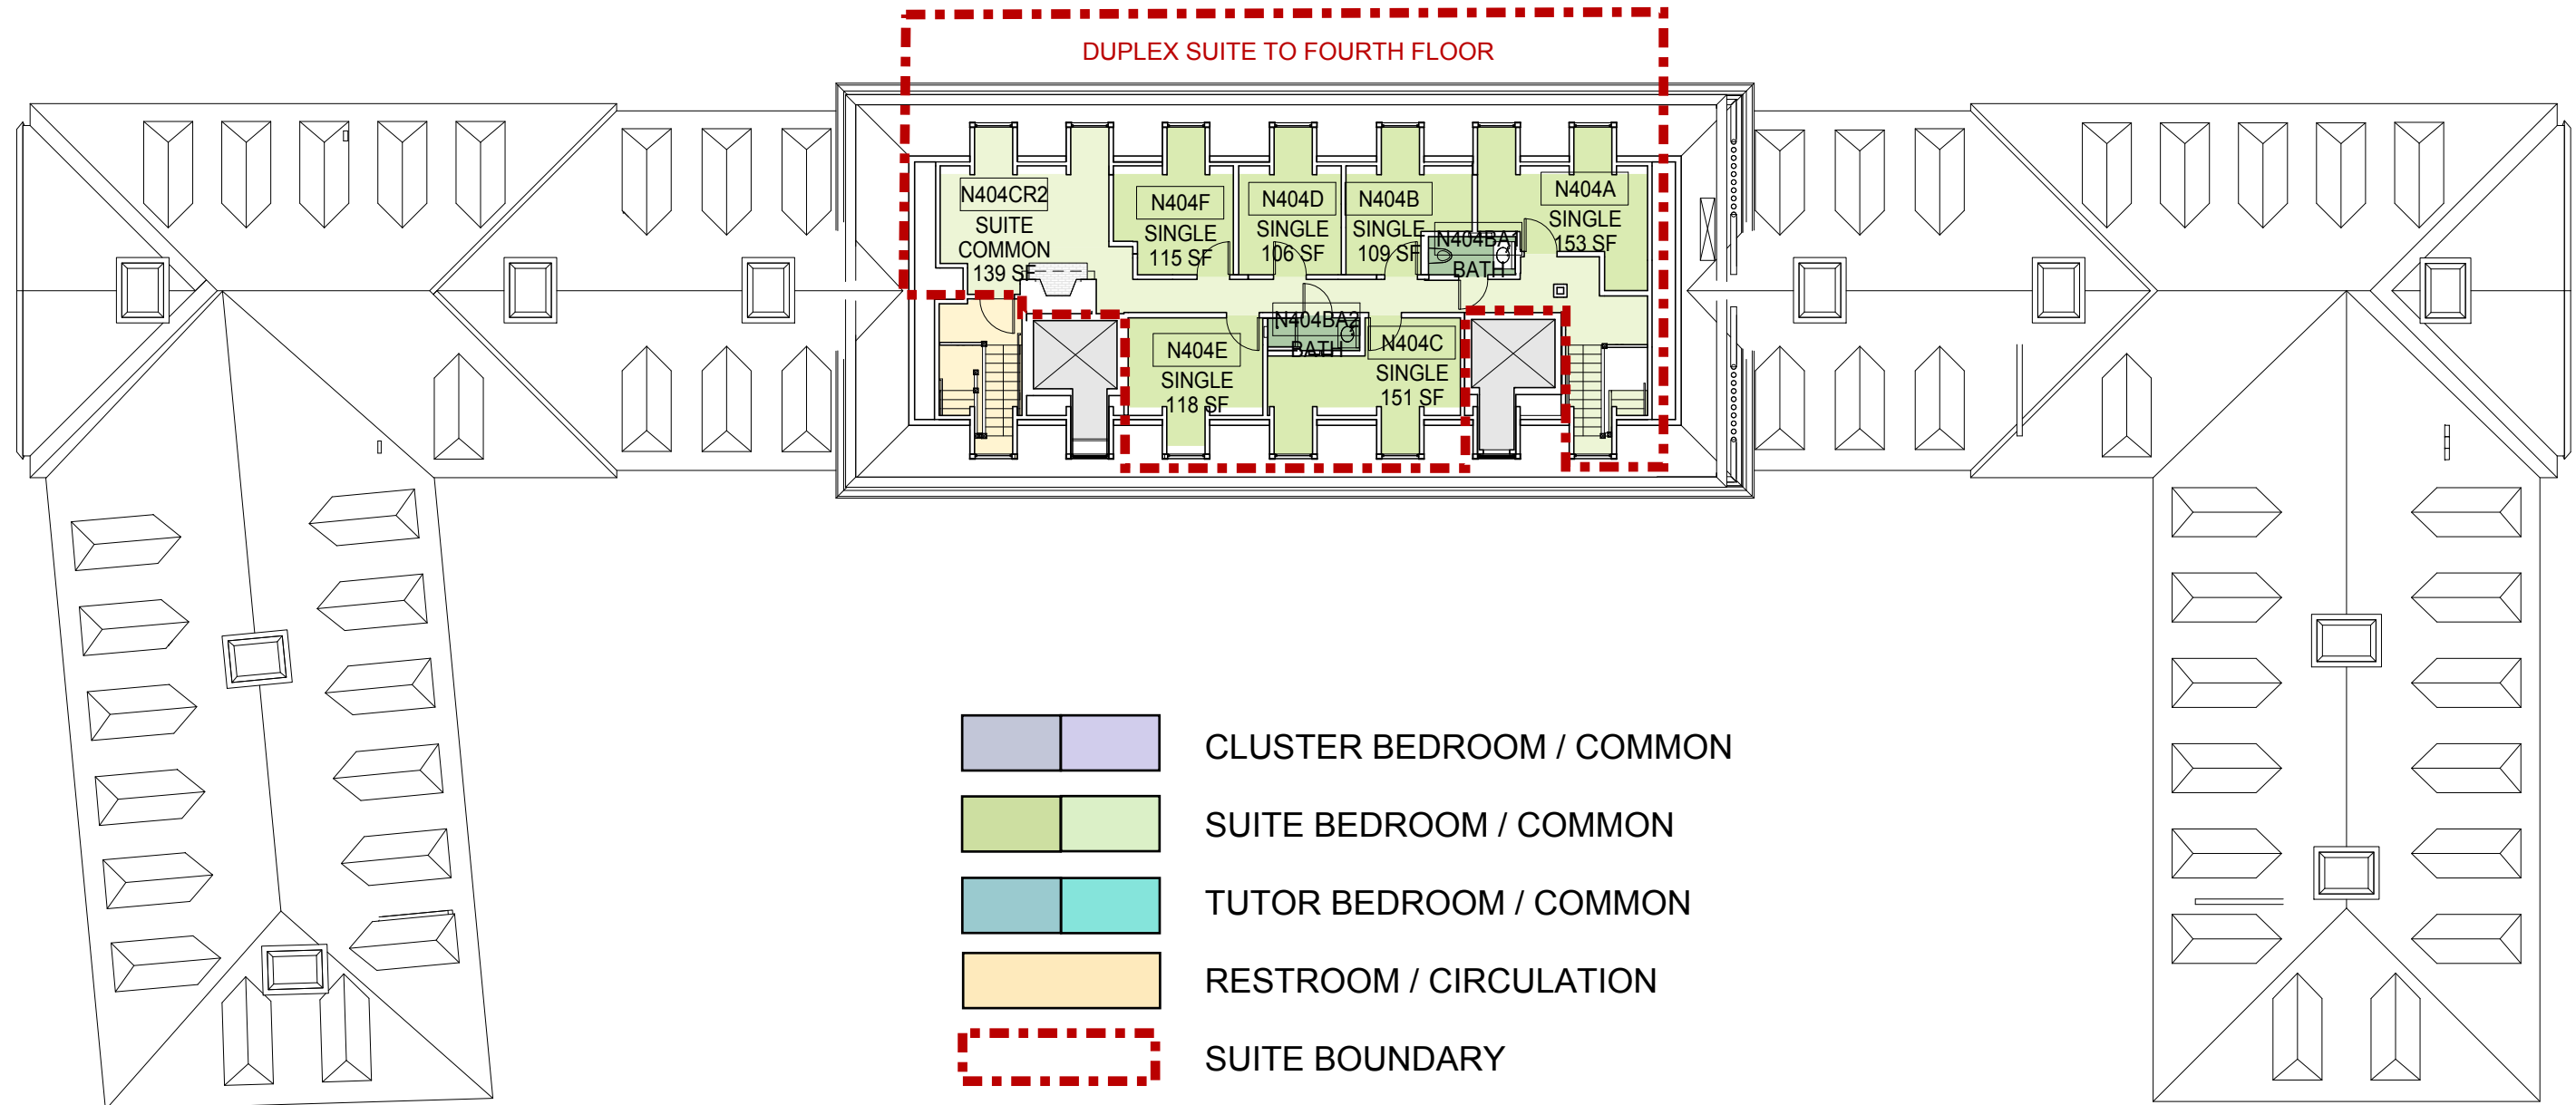

2 NORTH TUTOR

2 SOUTH CLUSTER →

← 2 NORTH CLUSTER

- CLUSTER BEDROOM / COMMON
- SUITE BEDROOM / COMMON
- TUTOR BEDROOM / COMMON
- RESTROOM / CIRCULATION
- SUITE BOUNDARY

SECOND FLOOR

HARVARD UNIVERSITY STONE HALL

1/16" = 1'-0"
08/14/2013

KIERAN TIMBERLAKE

3 SOUTH TUTOR

3 NORTH TUTOR

THIRD FLOOR

HARVARD UNIVERSITY STONE HALL

1/16" = 1'-0"
08/14/2013

KIERAN TIMBERLAKE

4 TUTOR

FOURTH FLOOR

HARVARD UNIVERSITY STONE HALL

1/16" = 1'-0"
08/14/2013

KIERAN TIMBERLAKE

FIFTH FLOOR

HARVARD UNIVERSITY STONE HALL

1/16" = 1'-0"
08/14/2013