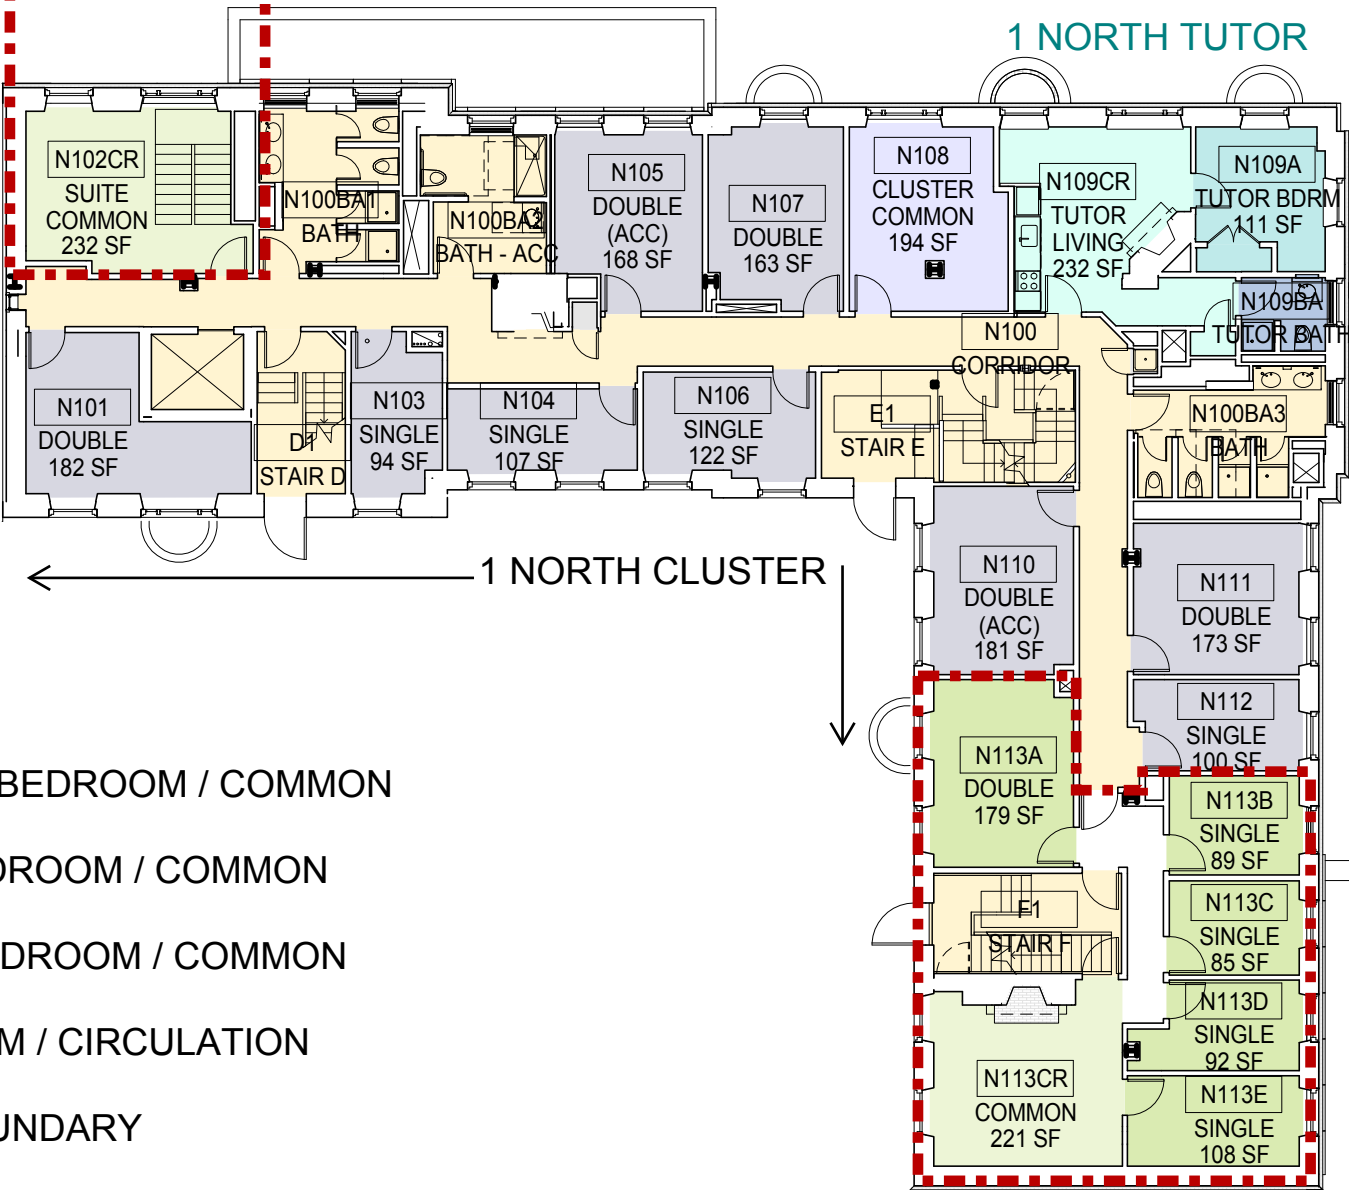

LOWER LEVEL

HARVARD UNIVERSITY STONE HALL

1/16" = 1'-0"
02/12/2014

KIERAN TIMBERLAKE

1 SOUTH TUTOR

DUPLIX SUITE TO LOWER LEVEL

FIRST FLOOR

2 SOUTH TUTOR

2 NORTH TUTOR

2 SOUTH CLUSTER →

← 2 NORTH CLUSTER

- CLUSTER BEDROOM / COMMON
- SUITE BEDROOM / COMMON
- TUTOR BEDROOM / COMMON
- RESTROOM / CIRCULATION
- SUITE BOUNDARY

SECOND FLOOR

HARVARD UNIVERSITY STONE HALL

1/16" = 1'-0"
08/14/2013

KIERAN TIMBERLAKE

3 SOUTH TUTOR

3 NORTH TUTOR

THIRD FLOOR

HARVARD UNIVERSITY STONE HALL

1/16" = 1'-0"
08/14/2013

KIERAN TIMBERLAKE

4 TUTOR

FOURTH FLOOR

HARVARD UNIVERSITY STONE HALL

1/16" = 1'-0"
08/14/2013

KIERAN TIMBERLAKE

FIFTH FLOOR

HARVARD UNIVERSITY STONE HALL

1/16" = 1'-0"
08/14/2013