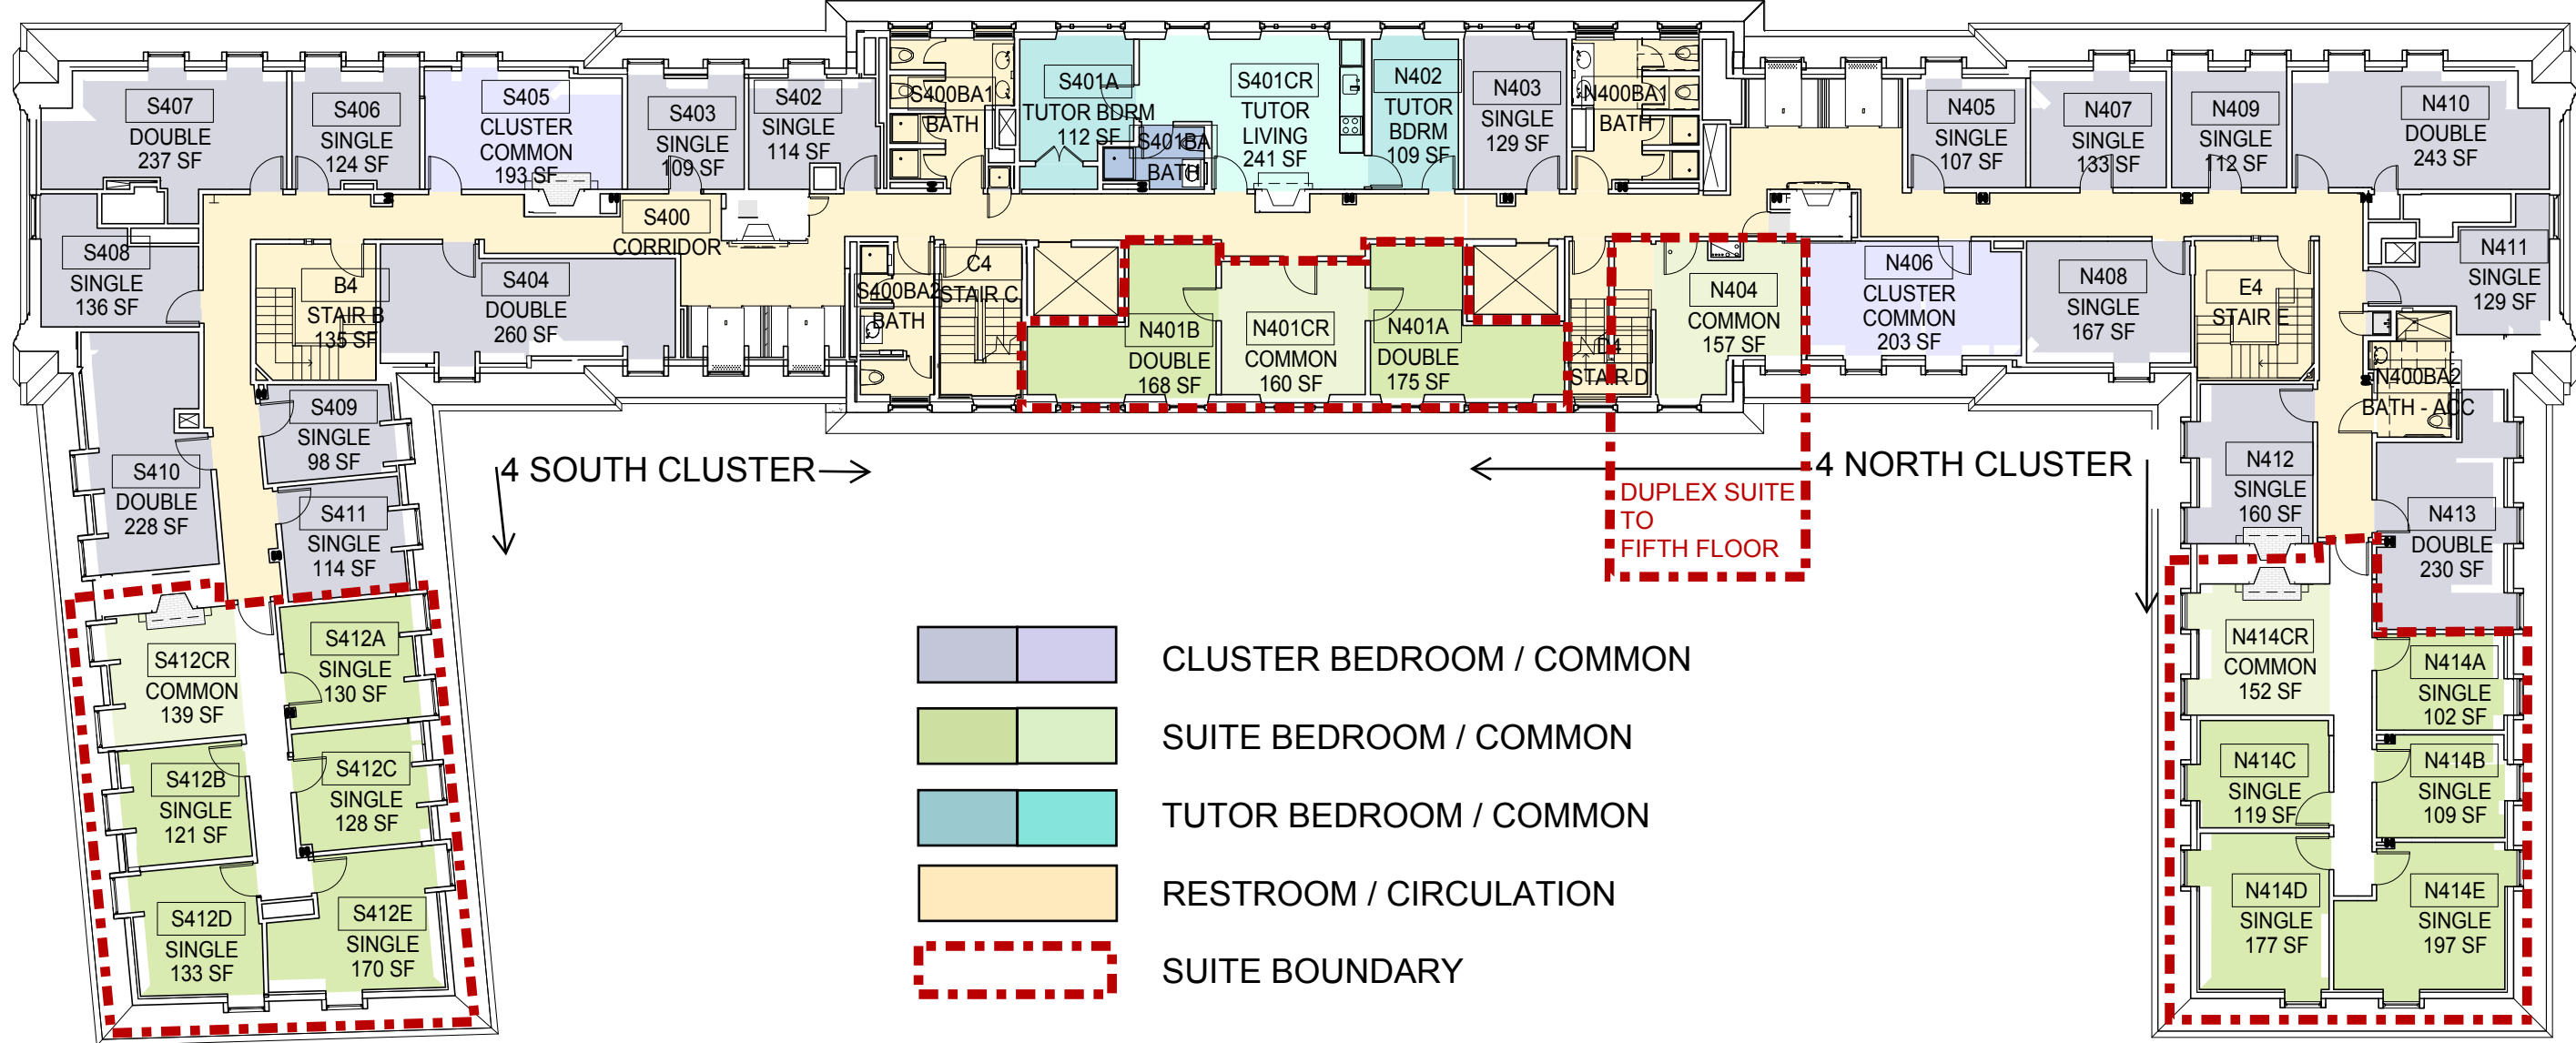

LOWER LEVEL

HARVARD UNIVERSITY STONE HALL

1/16" = 1'-0"
02/12/2014

KIERAN TIMBERLAKE

1 SOUTH TUTOR

DUPLIX SUITE TO LOWER LEVEL

FIRST FLOOR

2 SOUTH TUTOR

2 NORTH TUTOR

2 SOUTH CLUSTER →

← 2 NORTH CLUSTER

- CLUSTER BEDROOM / COMMON
- SUITE BEDROOM / COMMON
- TUTOR BEDROOM / COMMON
- RESTROOM / CIRCULATION
- SUITE BOUNDARY

SECOND FLOOR

HARVARD UNIVERSITY STONE HALL

1/16" = 1'-0"
08/14/2013

KIERAN TIMBERLAKE

3 SOUTH TUTOR

3 NORTH TUTOR

THIRD FLOOR

HARVARD UNIVERSITY STONE HALL

1/16" = 1'-0"
08/14/2013

KIERAN TIMBERLAKE

4 TUTOR

FOURTH FLOOR

HARVARD UNIVERSITY STONE HALL

1/16" = 1'-0"
08/14/2013

KIERAN TIMBERLAKE

FIFTH FLOOR

HARVARD UNIVERSITY STONE HALL

1/16" = 1'-0"
08/14/2013