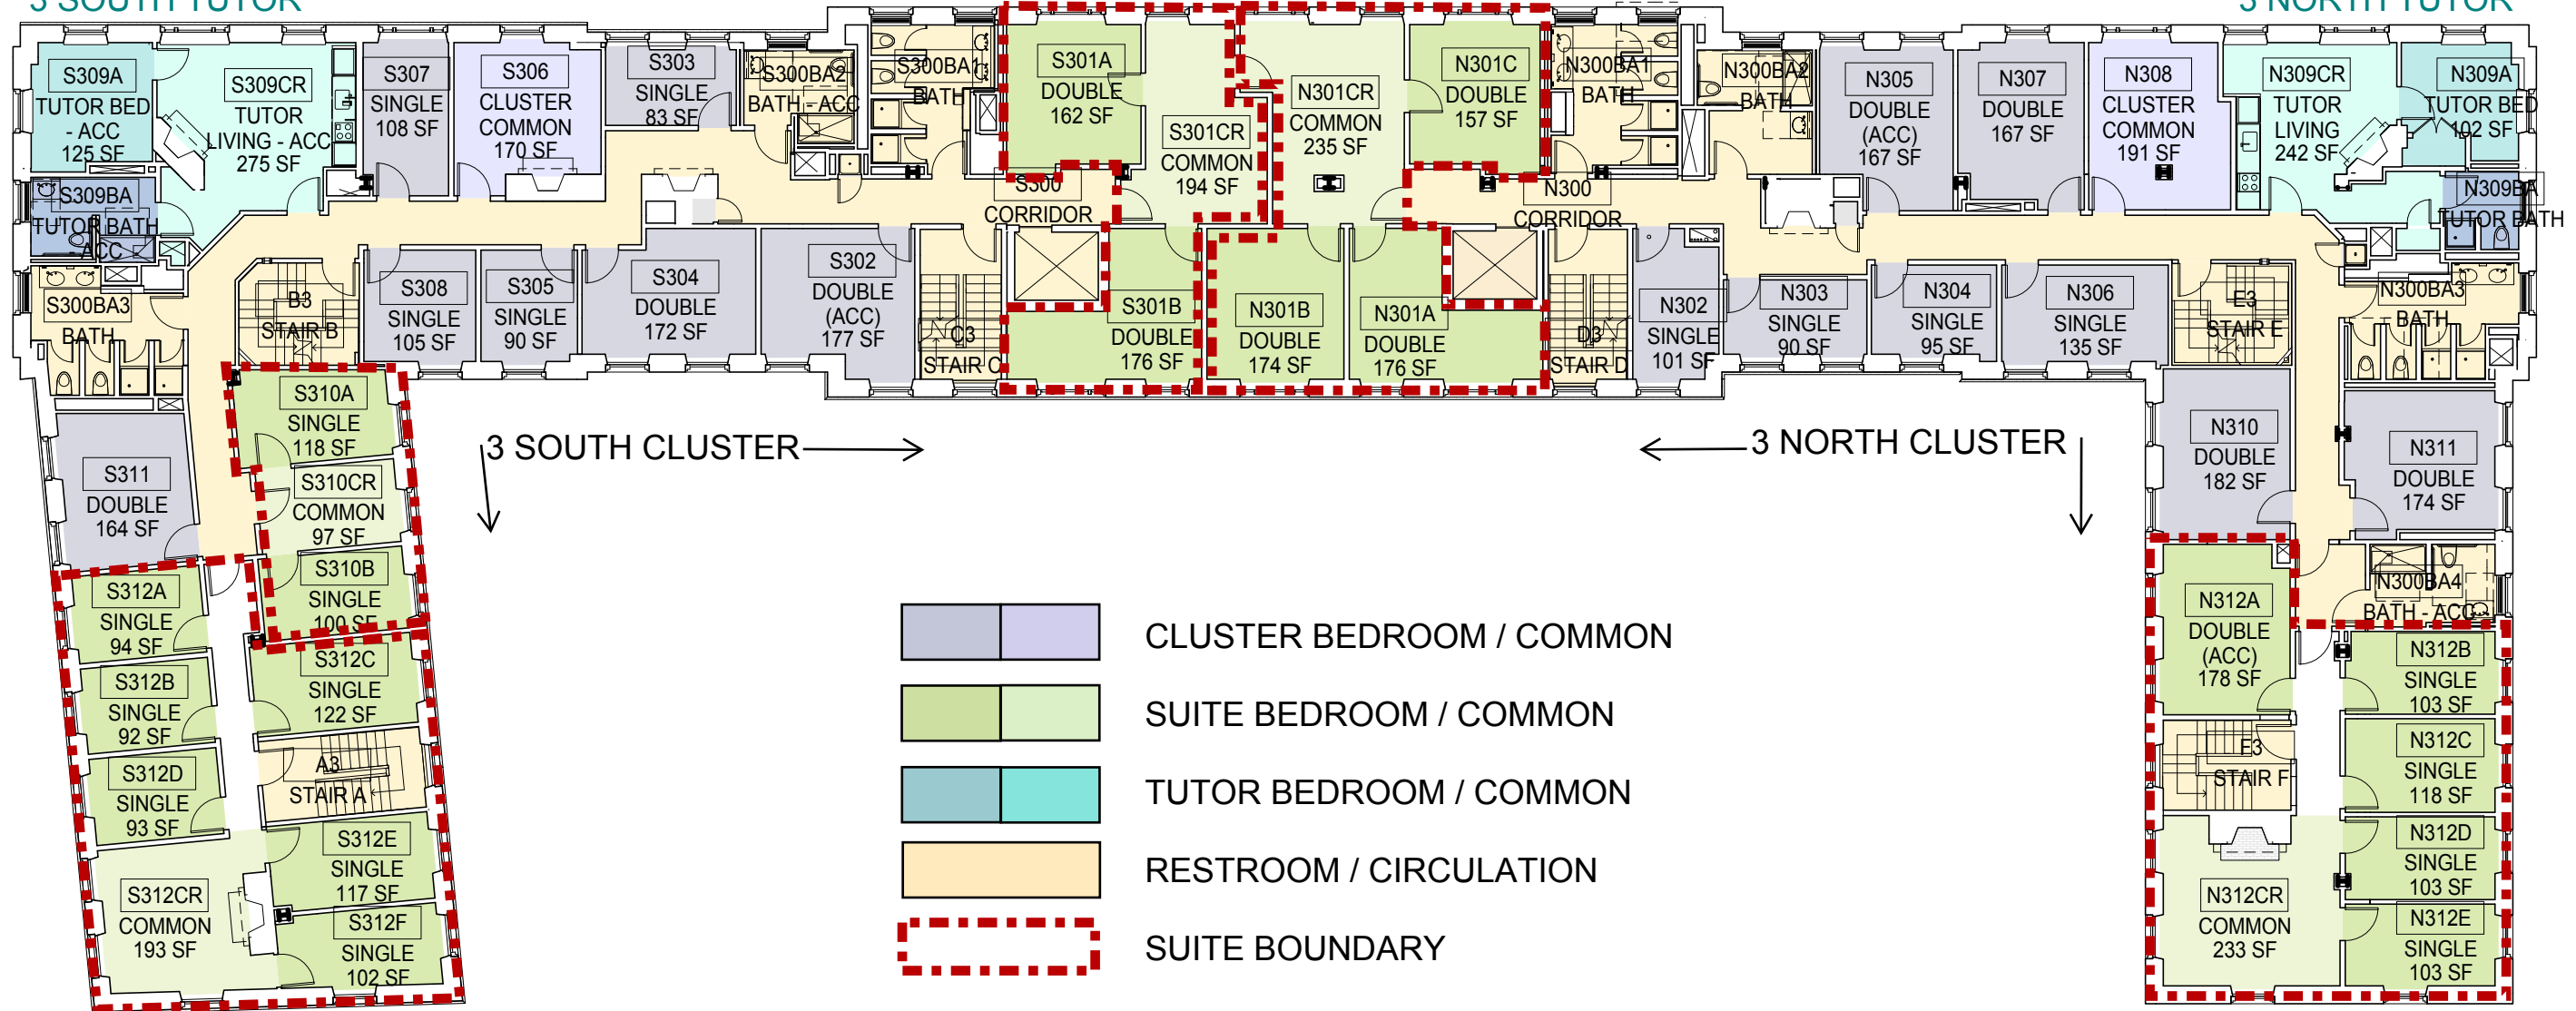

LOWER LEVEL

HARVARD UNIVERSITY STONE HALL

1/16" = 1'-0"
02/12/2014

KIERAN TIMBERLAKE

1 SOUTH TUTOR

DUPLIX SUITE TO LOWER LEVEL

FIRST FLOOR

2 SOUTH TUTOR

2 NORTH TUTOR

2 SOUTH CLUSTER →

← 2 NORTH CLUSTER

- CLUSTER BEDROOM / COMMON
- SUITE BEDROOM / COMMON
- TUTOR BEDROOM / COMMON
- RESTROOM / CIRCULATION
- SUITE BOUNDARY

SECOND FLOOR

HARVARD UNIVERSITY STONE HALL

1/16" = 1'-0"
08/14/2013

KIERAN TIMBERLAKE

3 SOUTH TUTOR

3 NORTH TUTOR

THIRD FLOOR

HARVARD UNIVERSITY STONE HALL

1/16" = 1'-0"
08/14/2013

KIERAN TIMBERLAKE

4 TUTOR

FOURTH FLOOR

HARVARD UNIVERSITY STONE HALL

1/16" = 1'-0"
08/14/2013

KIERAN TIMBERLAKE

FIFTH FLOOR

HARVARD UNIVERSITY STONE HALL

1/16" = 1'-0"
08/14/2013