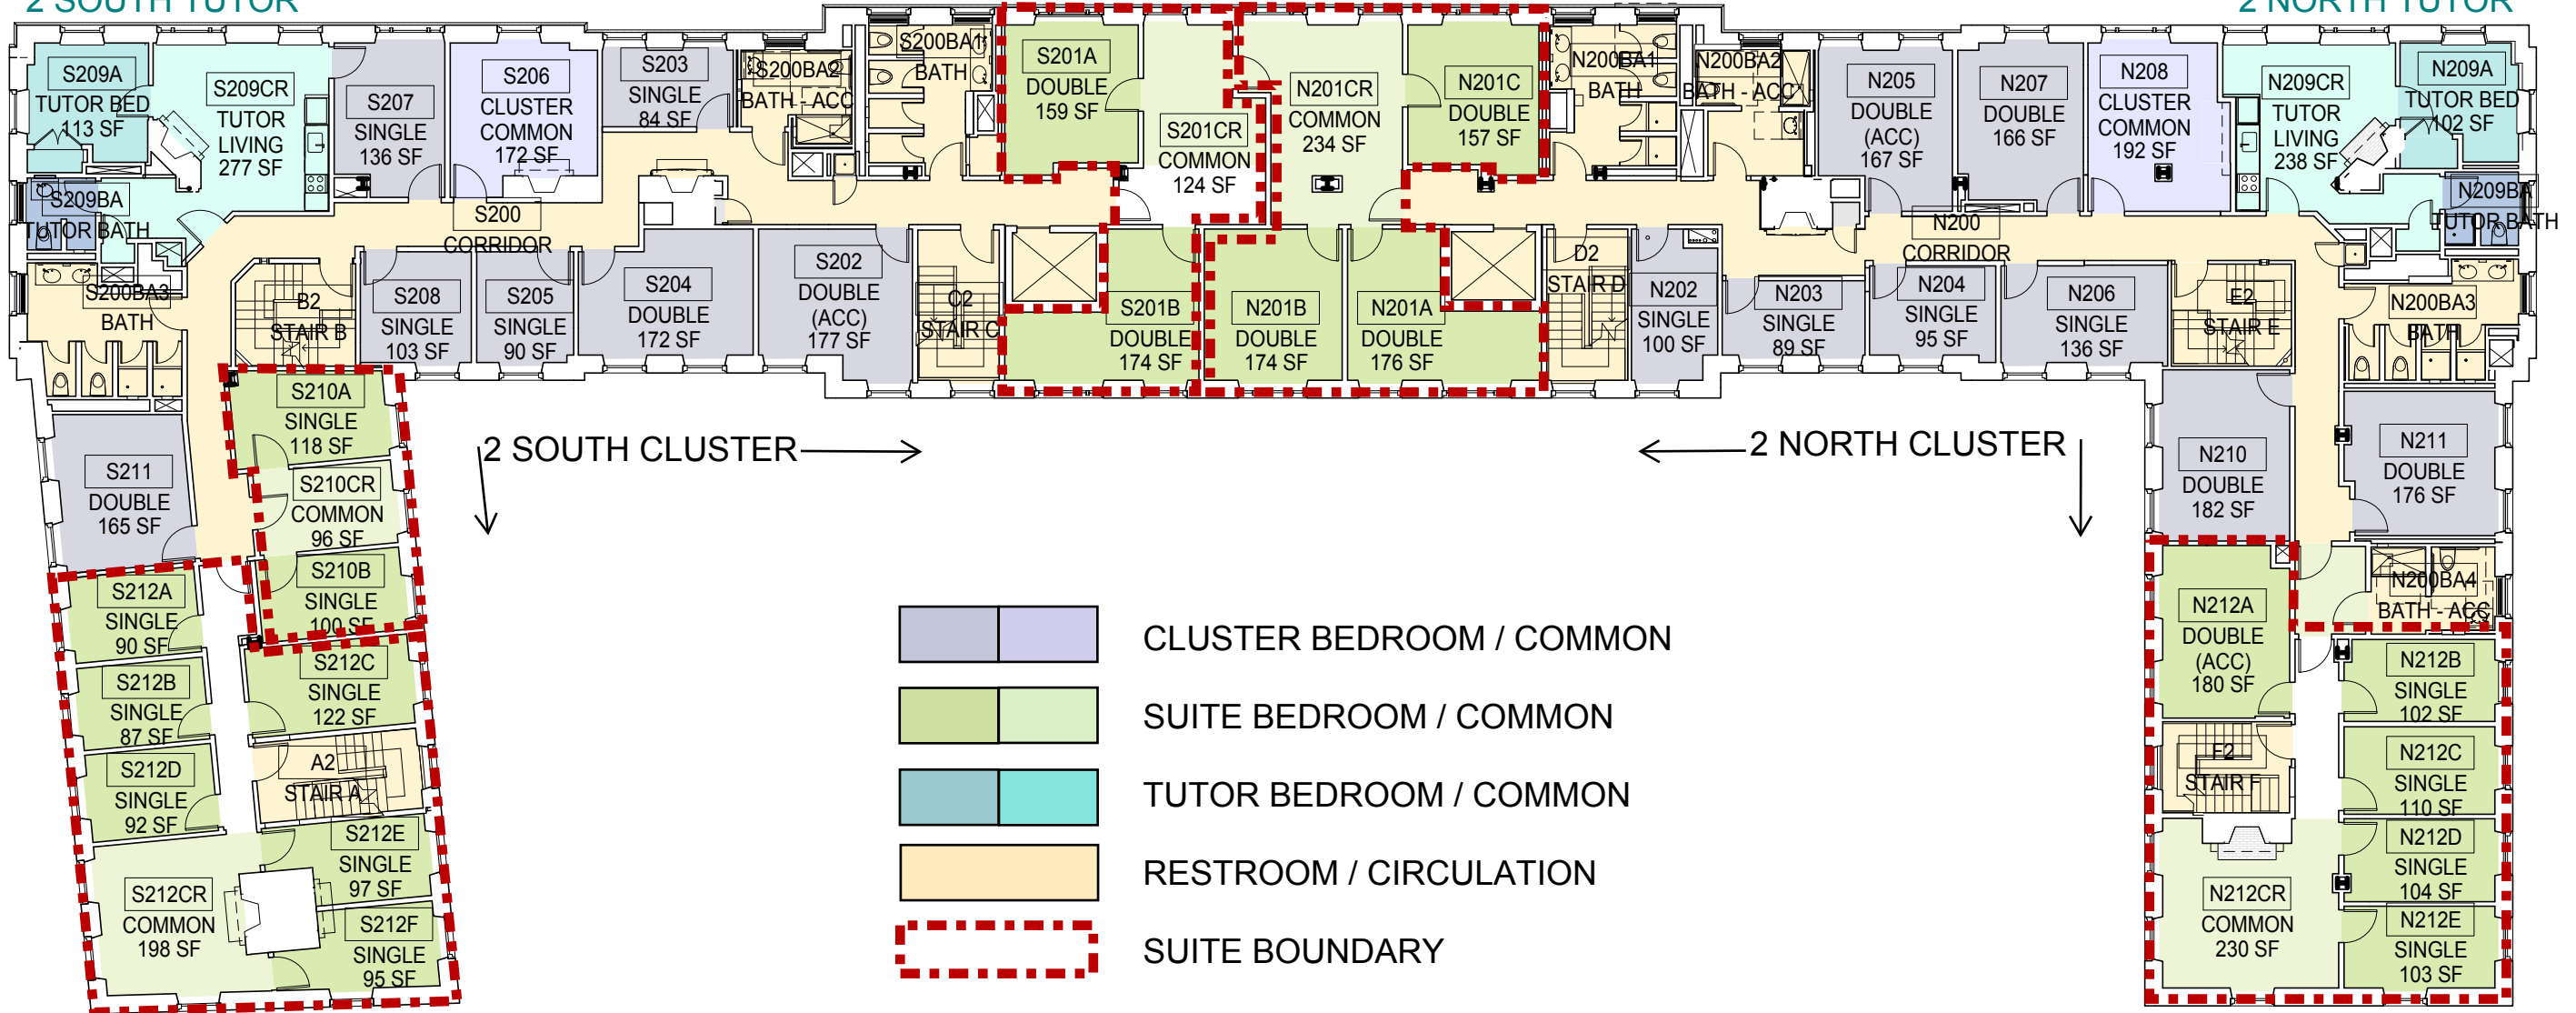

LOWER LEVEL

HARVARD UNIVERSITY STONE HALL

1/16" = 1'-0"
02/12/2014

KIERAN TIMBERLAKE

1 SOUTH TUTOR

DUPLIX SUITE TO LOWER LEVEL

FIRST FLOOR

2 SOUTH TUTOR

2 NORTH TUTOR

2 SOUTH CLUSTER →

← 2 NORTH CLUSTER

- CLUSTER BEDROOM / COMMON
- SUITE BEDROOM / COMMON
- TUTOR BEDROOM / COMMON
- RESTROOM / CIRCULATION
- SUITE BOUNDARY

SECOND FLOOR

HARVARD UNIVERSITY STONE HALL

1/16" = 1'-0"
08/14/2013

KIERAN TIMBERLAKE

3 SOUTH TUTOR

3 NORTH TUTOR

THIRD FLOOR

HARVARD UNIVERSITY STONE HALL

1/16" = 1'-0"
08/14/2013

KIERAN TIMBERLAKE

4 TUTOR

FOURTH FLOOR

HARVARD UNIVERSITY STONE HALL

1/16" = 1'-0"
08/14/2013

KIERAN TIMBERLAKE

FIFTH FLOOR

HARVARD UNIVERSITY STONE HALL

1/16" = 1'-0"
08/14/2013